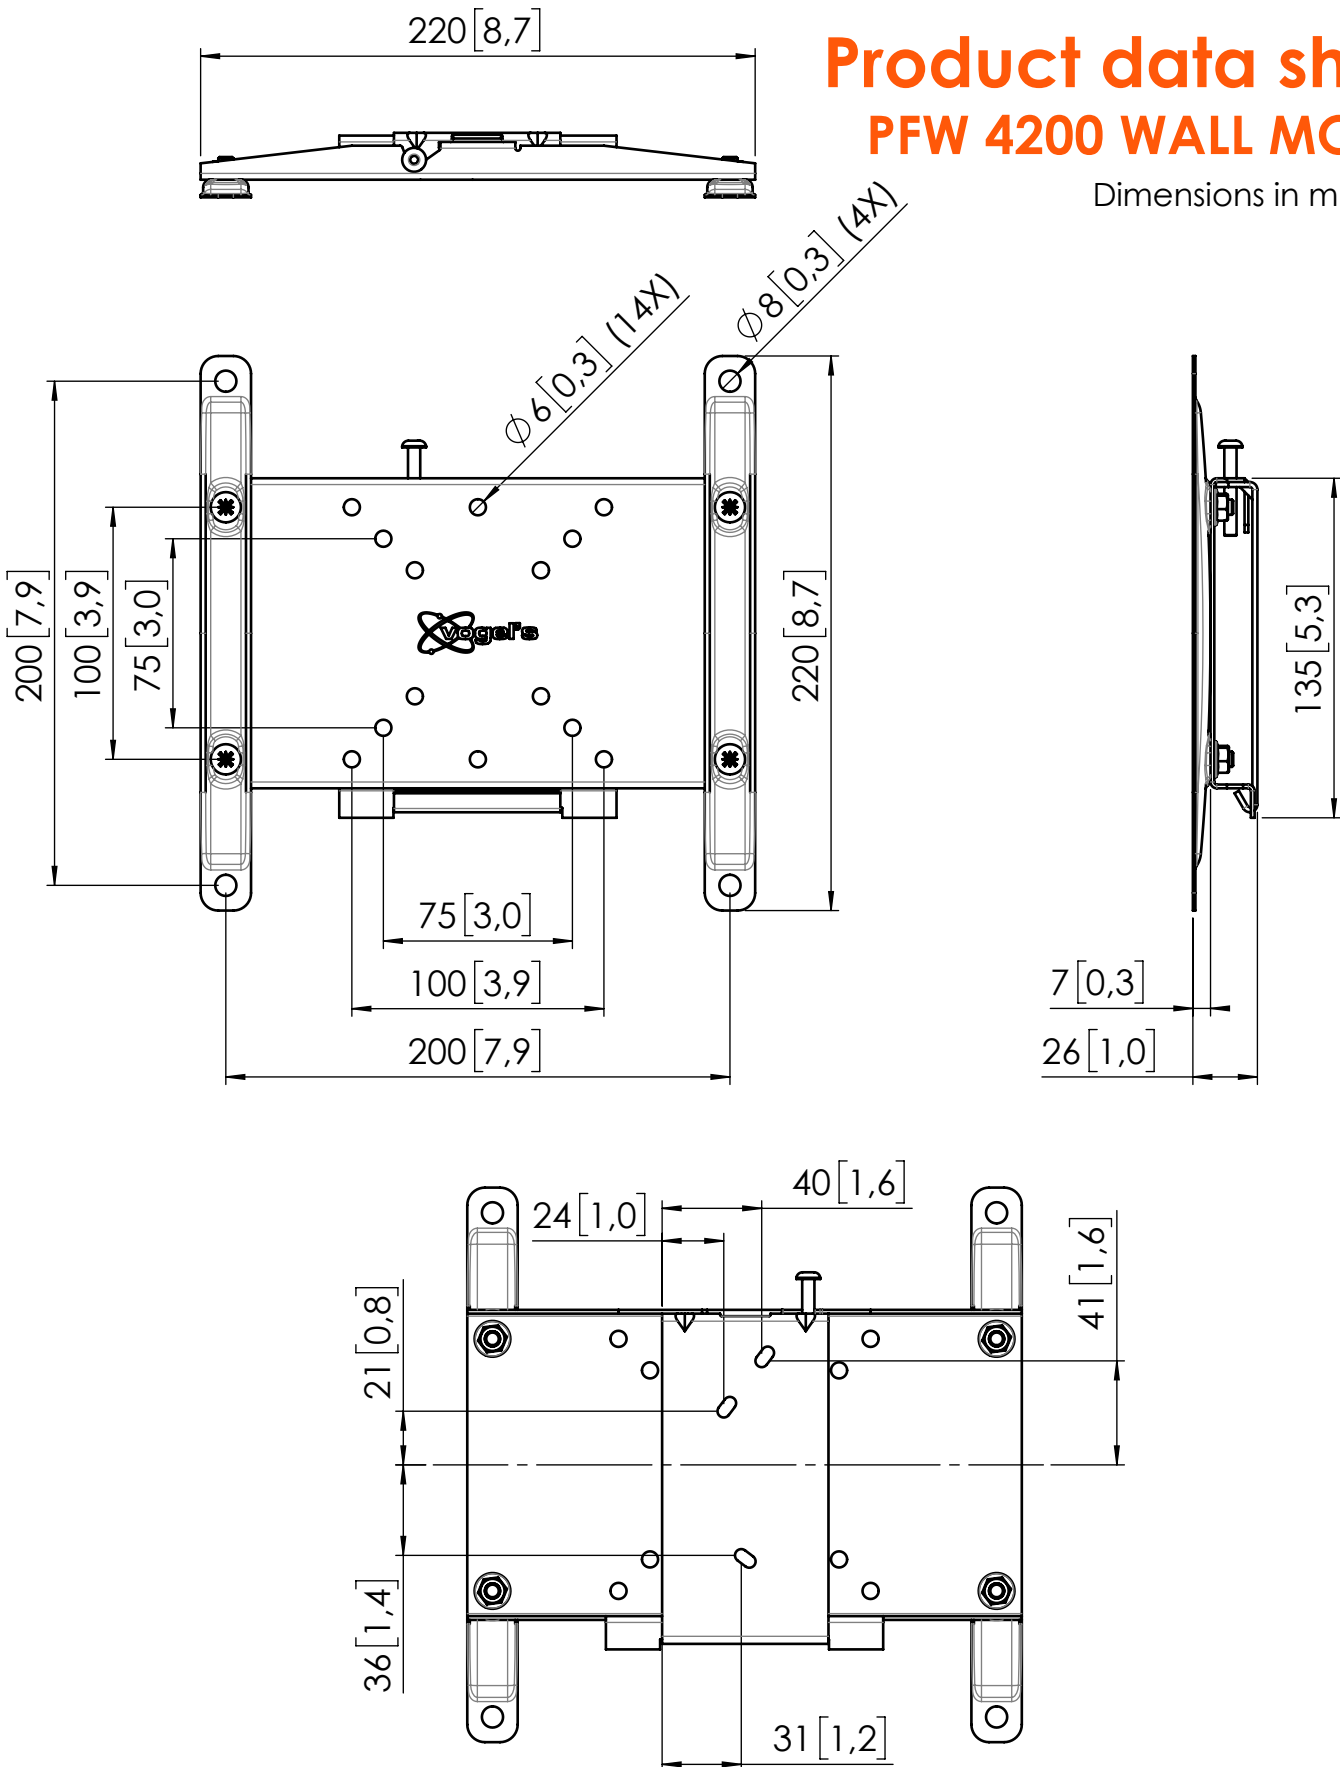

Product data sheet

PFW 4200 WALL MOUNT

Dimensions in mm [inch]

Note: This document and specifications herein are confidential and the exclusive property of Vogel's Products b.v. Neither this design nor any information contained in this drawing may be reproduced or disclosed to others without written consent of Vogel's Products b.v. The design and information will not be reproduced, copied or used, either in part or in its entirety, as the basis for the manufacture or sale of items without written permission.

Warning: Please study all instructions and illustrations carefully before installation. Information in this document is subject to change without further notice.

SPRP: Number
Product data sheet
SPRP: ORIGINAL_DATE