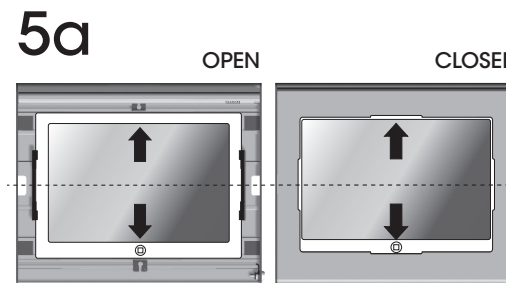

VOGEL'S PRODUCTS BY HONDSRUGLAAN 93, 5628 DB EINDHOVEN, THE NETHERLANDS

MOUIN_PTS2010_V01