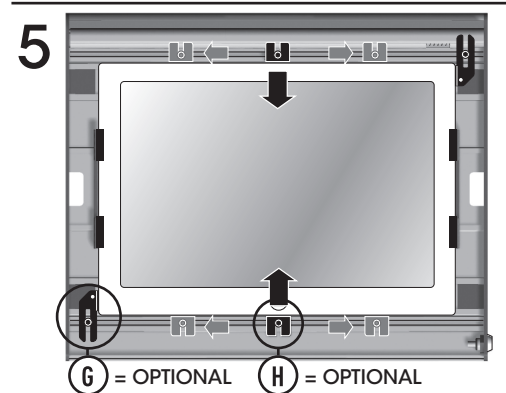

VOGEL'S PRODUCTS BY HONDSRUGLAAN 93, 5628 DB EINDHOVEN, THE NETHERLANDS

MOUIN_PTS2010_V01