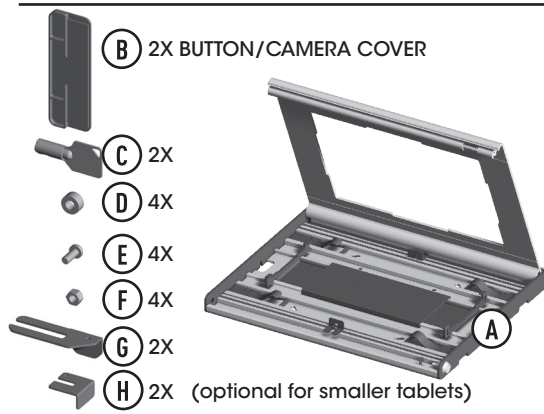

VOGEL'S PRODUCTS BY HONDSRUGLAAN 93, 5628 DB EINDHOVEN, THE NETHERLANDS

MOUIN_PTS2010_V01