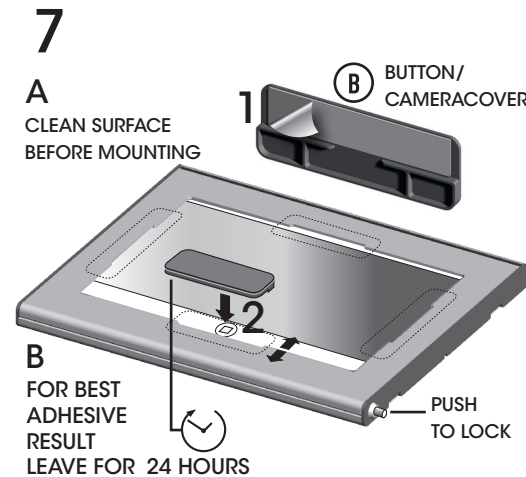

VOGEL'S PRODUCTS BY HONDSRUGLAAN 93, 5628 DB EINDHOVEN, THE NETHERLANDS

MOUIN_PTS2010_V01