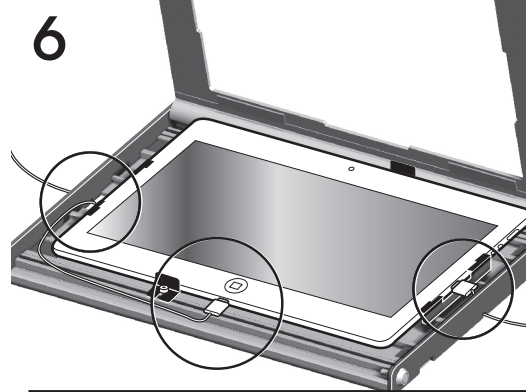

VOGEL'S PRODUCTS BY HONDSRUGLAAN 93, 5628 DB EINDHOVEN, THE NETHERLANDS

MOUIN_PTS2010_V01