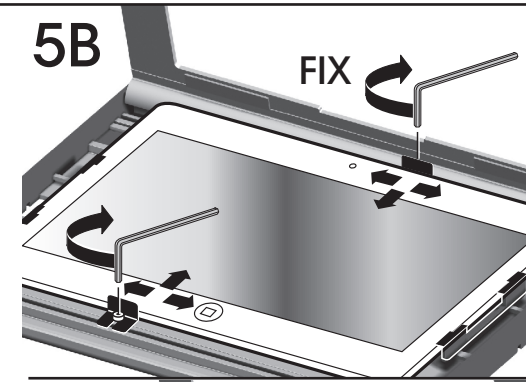

VOGEL'S PRODUCTS BY HONDSRUGLAAN 93, 5628 DB EINDHOVEN, THE NETHERLANDS

MOUIN_PTS2010_V01