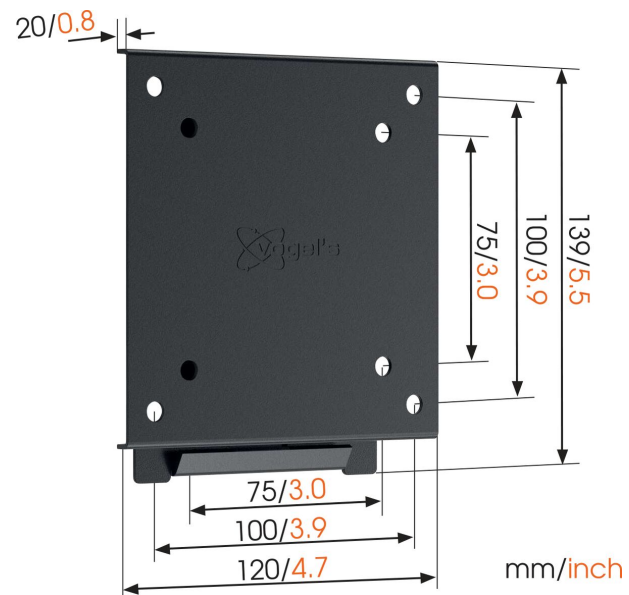

MA 1000 Fixed TV Wall Mount

Key Benefits

- Mount your TV only 2 cm from the wall
- Reliable quality for an affordable price

For TVs up to 26 inch (66 cm)

The MA 1000 wall mounts are suitable for TVs from 17 to 26 inch (43 to 66 cm). These space-saving mounts support TVs up to 30 kg. Flat wall mounts for when space is at a premium. A flat M-series wall mount is a great solution if you want to save the maximum amount of space. Enjoy your TV when you're watching it, and enjoy the extra space in your room when you're not.

MA 1000 Fixed TV Wall Mount

Specifications

Article number (SKU)	8551000
Colour	Black
EAN single box	8712285331206
Product size	XS
TÜV certified	Yes
Guarantee	2 years
Min. screen size (inch)	17
Max. screen size (inch)	26
Min. hole pattern	75mm x 75mm
Max. hole pattern	100mm x 100mm
Max. bolt size	M6
Max. height of interface (mm)	139
Max. width of interface (mm)	120
Certifications	TÜV
Service position	No
Spirit level included	No
Universal or fixed hole pattern	Universal