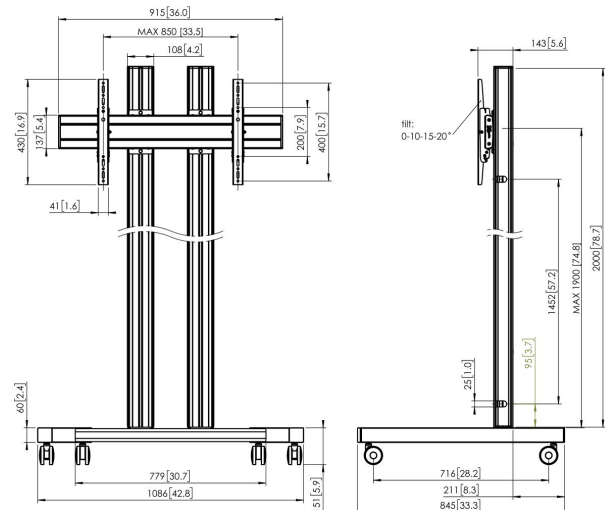

TD2084 Display Trolley ≥65" (black)

Trolley kit TD2084

Display size: >65" 65" Fitment: 800x400 Max. load: 150 kg - 330 lbs Kit consists of: • 1x PFT 8530 Trolley frame • 2x PUC 2720 Pole 200 cm • 1x PFB 3409 Interface bar • 1x PFS 3204 Interface display strips

TD2084 Display Trolley ≥65" (black)

Specifications

Article number (SKU)	7953090
Colour	Black
EAN single box	8712285333309
Height	2151
Width	1086
Depth	845
TÜV certified	Yes
Tilt	Tilt -3°/+3°
Guarantee	5 years
Max. weight load (kg/Lbs)	150 / 330.69
Min. hole pattern	100mm x 100mm
Max. hole pattern	850mm x 400mm
Max. bolt size	M8
Max. height of interface (mm)	430
Max. width of interface (mm)	915
Max. distance to floor - center display (mm)	2151
Max. horizontal hole pattern (mm)	850
Max. vertical hole pattern (mm)	400
Min. horizontal hole pattern (mm)	100
Min. screen size (inch)	65
Min. vertical hole pattern (mm)	100
Min. weight load (kg)	81
Universal or fixed hole pattern	Universal