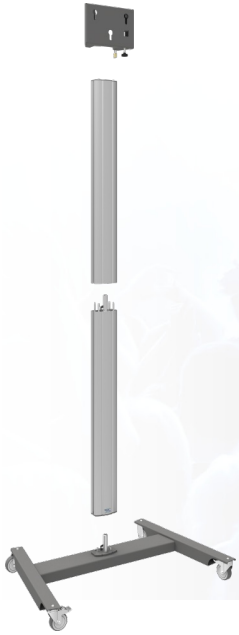

Fully divisible trolley (Light Series)

062.8550 Fully divisible trolley (Light Series) for flat panels max. 55 inch, 30 kg

The SmartMetals light series stands are especially suitable for mounting light weight displays. The Dark grey wheeled base plate combined with the aluminium column results in a strong and stylish solution for mounting your flat screen

Fully divisible trolley (Light Series)

Features

Maximum length: 2006 mm

Weight: 23.00 kg

Colour: Dark grey, Aluminium

Maximum load: 30 kg

Screen position: Landscape, Portrait

Inch range: max. 55 inch

Mobile / fixed: Mobile

Bracket/interface: Excluded

Type bracket/interface: Three-point coupling

Cable duct: 35 x 15 mm