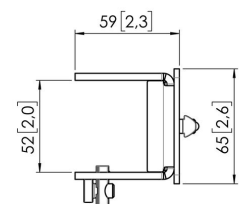

## MOMO C202 Pole Adapter for Interface Bar Components, Motion (black)

### Største fordele

Build your ideal monitor arm The MOMO C202 Pole Adapter for Interface Bar Components is part of MOMO Motion and Motion+. Specially designed for pole mounting. Endless possibilities Create a multi-monitor set-up with just a few components. Including both straight and angled positions. MOMO monitor arm accessories and components are installed using just one allen (hex) key, cleverly integrated into the product. So you'll always have the right tool at hand.