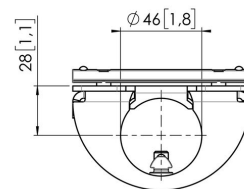

### Største fordele

Build your ideal monitor arm The MOMO C202 Pole Adapter for Interface Bar Components is part of MOMO Motion and Motion+. Specially designed for pole mounting. Endless possibilities Create a multi-monitor set-up with just a few components. Including both straight and angled positions. MOMO monitor arm accessories and components are installed using just one allen (hex) key, cleverly integrated into the product. So you'll always have the right tool at hand.