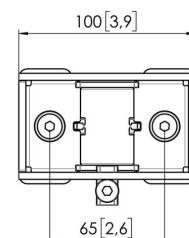

### Største fordele

Build your ideal monitor arm The MOMO C202 Pole Adapter for Interface Bar Components is part of MOMO Motion and Motion+. Specially designed for pole mounting. Endless possibilities Create a multi-monitor set-up with just a few components. Including both straight and angled positions. MOMO monitor arm accessories and components are installed using just one allen (hex) key, cleverly integrated into the product. So you'll always have the right tool at hand.