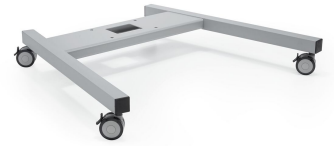

PFT 8525 Trolley frame silver

The PFT8525 trolley frame is a part of the modular Connect-it system with which you can create a mobile solution for medium- to large-sized displays..

PFT 8525 Trolley frame silver

Specifications

Article number (SKU)	7385254
Colour	Silver
EAN single box	8712285337284
Height	141
Width	991
Depth	863
TÜV certified	Yes
Guarantee	5 years
Max. weight load (kg/Lbs)	120 / 264.55

VOGEL'S HOLDING BV (©)