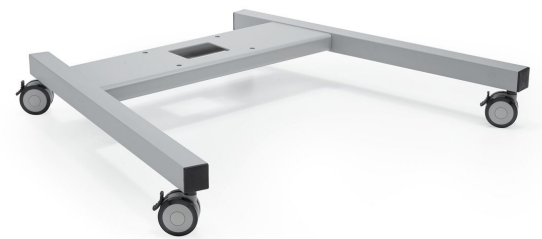

PFT 8525 Trolley frame silver

The PFT8525 trolley frame is a part of the modular Connect-it system with which you can create a mobile solution for medium- to large-sized displays..

PFT 8525 Trolley frame silver

Specifications

Article number (SKU)	7385254
Colour	Silver
EAN single box	8712285337284
Height	141
Width	991
Depth	863
TÜV certified	Yes
Guarantee	5 years
Max. weight load (kg/Lbs)	120 / 264.55

VOGEL'S HOLDING BV (©)