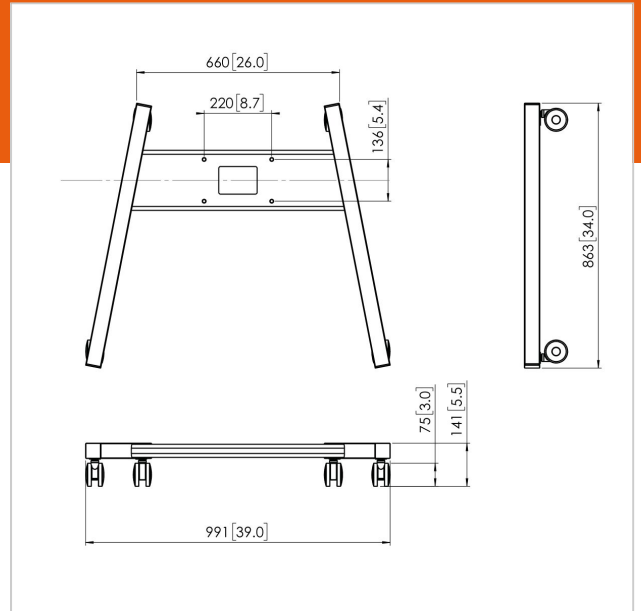

## PFT 8525 Trolley frame silver

Article number (SKU)  
Colour

7385254  
Silver

### Key Benefits

- Stylish design

The PFT8525 trolley frame is a part of the modular Connect-it system with which you can create a mobile solution for medium- to large-sized displays..

Vogel's Connect-it floor solutions (floor stands and trolleys) is an uniquely flexible system. With only a few standard components, you can create a solution for almost any requirement. From a single display floor stand in a shop window, a back-to-back display set-up in an airport, to a movable video conferencing set-up for corporate use, the flexible Connect-it floor solutions line fits every situation. Connect-it floor solutions can accommodate displays from small to extra large, weighing up to 160 kg. Connect-it floor modules are available in black and silver to fit any interior décor.

## Specifications

Product type number	PFT 8525
Article number (SKU)	7385254
Colour	Silver
EAN single box	8712285337284
Height	141
Width	991
Depth	863
TÜV certified	Yes
Guarantee	5 years
Max. weight load (kg)	120