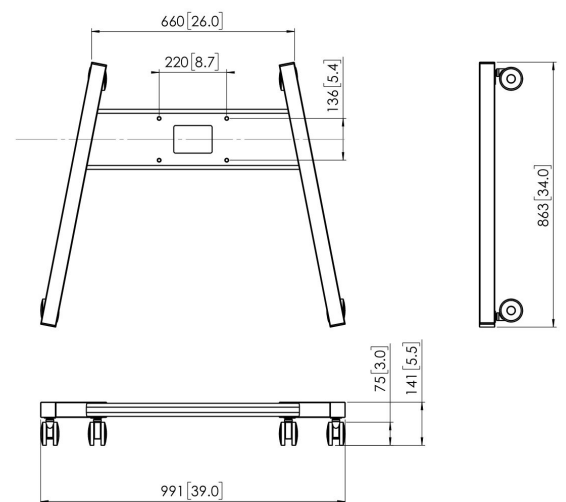

PFT 8525 Trolley frame silver

The PFT8525 trolley frame is a part of the modular Connect-it system with which you can create a mobile solution for medium- to large-sized displays..

PFT 8525 Trolley frame silver

Specifications

Article number (SKU)	7385254
Colour	Silver
EAN single box	8712285337284
Height	141
Width	991
Depth	863
TÜV certified	Yes
Guarantee	5 years
Max. weight load (kg/Lbs)	120 / 264.55

VOGEL'S HOLDING BV (©)