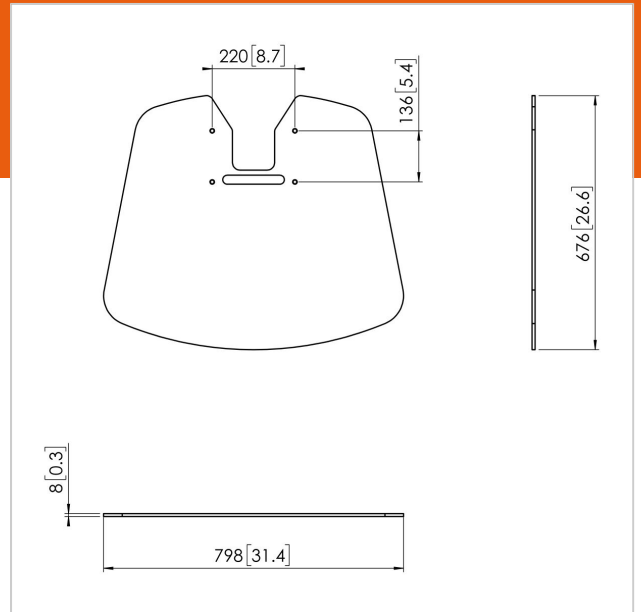

### Key Benefits

- Easy to install
- Modular

The PFF 7025 floor plate is compatible with the PFFE 7131 motorized display lift.

Vogel's Connect-it floor solutions (floor stands and trolleys) is an uniquely flexible system. With only a few standard components, you can create a solution for almost any requirement. From a single display floor stand in a shop window, a back-to-back display set-up in an airport, to a movable video conferencing set-up for corporate use, the flexible Connect-it floor solutions line fits every situation. Connect-it floor solutions can accommodate displays from small to extra large, weighing up to 160 kg. Connect-it floor modules are available in black and silver to fit any interior décor.

## Specifications

Product type number	PFF 7025
Article number (SKU)	7370254
Colour	Silver
EAN single box	8712285337222
Height	13
Width	722
Depth	578
TÜV certified	Yes
Guarantee	5 years
Max. weight load (kg)	120