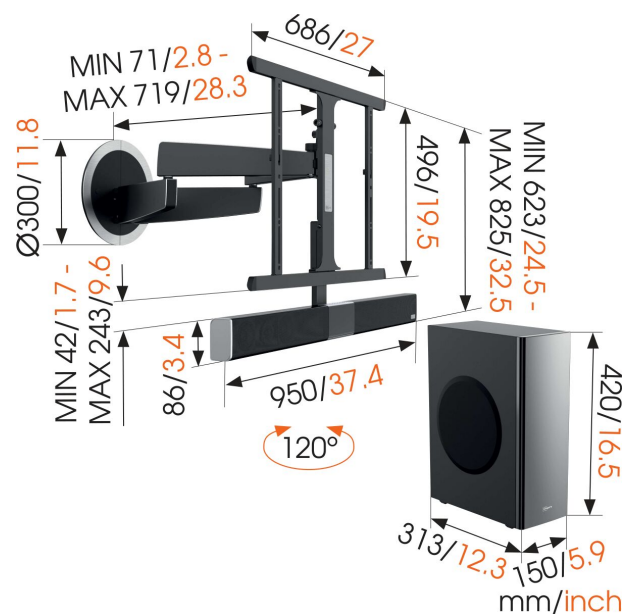

SoundMount (NEXT 8365 GB) Full-Motion TV Wall Mount with Integrated Sound

Key Benefits

- The first wall bracket with integrated soundbar
- Sound is adjusted with the TV remote control
- Unsurpassed viewing and sound, anywhere in the room
- Wireless subwoofer can be placed anywhere
- Bluetooth audio streaming

Impressive audio that turns with your TV

TVs are becoming thinner and lighter. This is at the expense of the sound quality. This, however, will not be an issue thanks to the SoundMount™. This TV bracket combines our high-end swivelling wall support (Vogel's DesignMount) with an built-in sound bar (including a wireless subwoofer). You can enjoy the best picture and audio from every place in a room with this.

SoundMount (NEXT 8365 GB) Full-Motion TV Wall Mount with Integrated Sound

Specifications

Article number (SKU)	8735081
Colour	Black
EAN single box	8712285334245
Product size	L
TÜV certified	Yes
Turn	Motion (up to 120°)
Guarantee	Lifetime
Guarantee electrical parts	2 years
Min. screen size (inch)	40
Max. screen size (inch)	65
Max. weight load (kg)	30
Min. hole pattern	200mm x 200mm
Max. hole pattern	600mm x 400mm
Max. bolt size	M8
Max. height of interface (mm)	496
Max. width of interface (mm)	686
App Controlled	No
Audio formats	High-res Audio Linear PCM up to 192 kHz / 24 bit
Bluetooth audio streaming	Yes
Cable management	Cable velcro straps Cable management integrated in arm Cable fingers for cable management on the back of your TV
Certifications	CE CB
Connections	Analog 2x IN (mini-jack) Digital 1x IN optical (S/PDIF) HDMI 1x OUT with CEC/ARC HDMI 2x IN
Frequency response soundbar	180 Hz-20 kHz
Frequency response subwoofer	40 Hz-150 Hz
Integrated soundbar	Yes
Max. distance to the wall (mm)	720
Max. horizontal hole pattern (mm)	600
Max. vertical hole pattern (mm)	400
Min. distance to the wall (mm)	72
Number of mounting points	4
Remote controlled	No
Sound output subwoofer	150
Sound output (total)	300