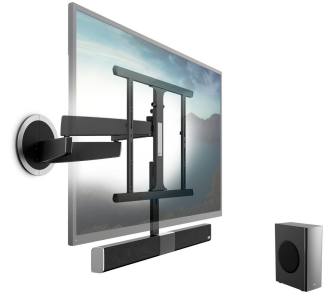

SoundMount (NEXT 8365 GB) Full-Motion TV Wall Mount with Integrated Sound

Key Benefits

- The first wall bracket with integrated soundbar
- Sound is adjusted with the TV remote control
- Unsurpassed viewing and sound, anywhere in the room
- Wireless subwoofer can be placed anywhere
- Bluetooth audio streaming

Impressive audio that turns with your TV

TVs are becoming thinner and lighter. This is at the expense of the sound quality. This, however, will not be an issue thanks to the SoundMount™. This TV bracket combines our high-end swivelling wall support (Vogel's DesignMount) with an built-in sound bar (including a wireless subwoofer). You can enjoy the best picture and audio from every place in a room with this.

SoundMount (NEXT 8365 GB) Full-Motion TV Wall Mount with Integrated Sound

Specifications

Article number (SKU)	8735081
Colour	Black
EAN single box	8712285334245
Product size	L
TÜV certified	Yes
Turn	Motion (up to 120°)
Guarantee	Lifetime
Guarantee electrical parts	2 years
Min. screen size (inch)	40
Max. screen size (inch)	65
Max. weight load (kg)	30
Min. hole pattern	200mm x 200mm
Max. hole pattern	600mm x 400mm
Max. bolt size	M8
Max. height of interface (mm)	496
Max. width of interface (mm)	686
App Controlled	No
Audio formats	High-res Audio Linear PCM up to 192 kHz / 24 bit
Bluetooth audio streaming	Yes
Cable management	Cable velcro straps Cable management integrated in arm Cable fingers for cable management on the back of your TV
Certifications	CE CB
Connections	Analog 2x IN (mini-jack) Digital 1x IN optical (S/PDIF) HDMI 1x OUT with CEC/ARC HDMI 2x IN
Frequency response soundbar	180 Hz-20 kHz
Frequency response subwoofer	40 Hz-150 Hz
Integrated soundbar	Yes
Max. distance to the wall (mm)	720
Max. horizontal hole pattern (mm)	600
Max. vertical hole pattern (mm)	400
Min. distance to the wall (mm)	72
Number of mounting points	4
Remote controlled	No
Sound output subwoofer	150
Sound output (total)	300