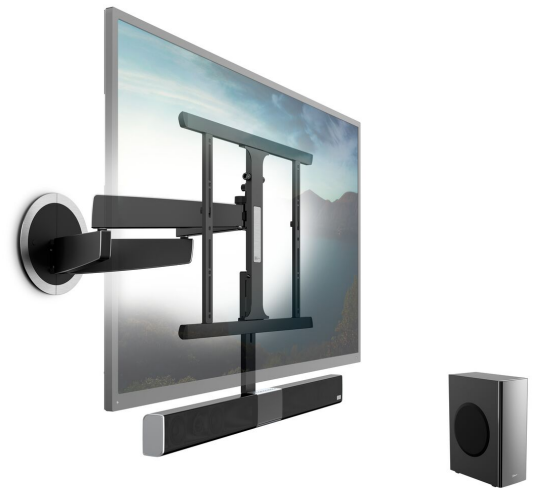

SoundMount (NEXT 8365 GB) Full-Motion TV Wall Mount with Integrated Sound

Key Benefits

- The first wall bracket with integrated soundbar
- Sound is adjusted with the TV remote control
- Unsurpassed viewing and sound, anywhere in the room
- Wireless subwoofer can be placed anywhere
- Bluetooth audio streaming

Impressive audio that turns with your TV

TVs are becoming thinner and lighter. This is at the expense of the sound quality. This, however, will not be an issue thanks to the SoundMount™. This TV bracket combines our high-end swivelling wall support (Vogel's DesignMount) with an built-in sound bar (including a wireless subwoofer). You can enjoy the best picture and audio from every place in a room with this.

SoundMount (NEXT 8365 GB) Full-Motion TV Wall Mount with Integrated Sound

Specifications

Article number (SKU)	8735081
Colour	Black
EAN single box	8712285334245
Product size	L
TÜV certified	Yes
Turn	Motion (up to 120°)
Guarantee	Lifetime
Guarantee electrical parts	2 years
Min. screen size (inch)	40
Max. screen size (inch)	65
Max. weight load (kg)	30
Min. hole pattern	200mm x 200mm
Max. hole pattern	600mm x 400mm
Max. bolt size	M8
Max. height of interface (mm)	496
Max. width of interface (mm)	686
App Controlled	No
Audio formats	High-res Audio Linear PCM up to 192 kHz / 24 bit
Bluetooth audio streaming	Yes
Cable management	Cable velcro straps Cable management integrated in arm Cable fingers for cable management on the back of your TV
Certifications	CE CB
Connections	Analog 2x IN (mini-jack) Digital 1x IN optical (S/PDIF) HDMI 1x OUT with CEC/ARC HDMI 2x IN
Frequency response soundbar	180 Hz-20 kHz
Frequency response subwoofer	40 Hz-150 Hz
Integrated soundbar	Yes
Max. distance to the wall (mm)	720
Max. horizontal hole pattern (mm)	600
Max. vertical hole pattern (mm)	400
Min. distance to the wall (mm)	72
Number of mounting points	4
Remote controlled	No
Sound output subwoofer	150
Sound output (total)	300