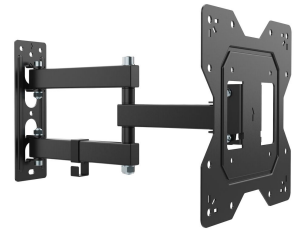

UP 2043 Full-Motion TV Wall Mount S

Specifications

Min. screen size (inch)	19
Max. screen size (inch)	43
Min. hole pattern	100mm x 100mm
Max. hole pattern	200mm x 200mm
Min. horizontal hole pattern (mm)	100
Max. horizontal hole pattern (mm)	200
Min. vertical hole pattern (mm)	100
Max. vertical hole pattern (mm)	200
Universal or fixed hole pattern	Universal
Max. height of interface (mm)	230
Max. width of interface (mm)	230
Max. weight load (kg)	20
Max. weight load (Lbs)	44.09
Turn	Up to 180°
Number of pivot points	3
Tilt	Tilt up to 10°
Cable management	Cable clip
Spirit level included	No
Height	230
Width	230
Depth	37
Article number (SKU)	8420430
EAN single box	8712285416965
Colour	Black
Guarantee	5 years

VOGEL'S HOLDING BV (©)

All rights reserved.
Subject to printing errors,
technical and price
amendments.

Date: 2026-04-23