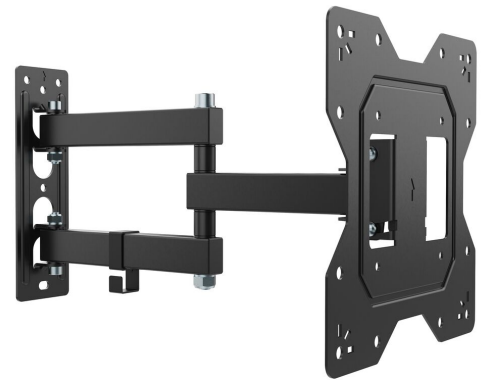

## UP 2043 Full-Motion TV Wall Mount S

### Key Benefits

- Watch from anywhere in the room: turn up to 180°
- Avoid reflections: tilt up to 10°
- Cable clip included: Guide your cables from TV to wall
- Tested up to 3 times max. TV weight
- Reliable quality for an affordable price

The UP 2045 combines a slim, minimalist design with reliable strength to keep your TV secure. Built for reliability, Vogel's TV mounts are tested extensively a simple design that works flawlessly and ensures years of comfortable viewing.

# Specifications

Min. screen size (inch)	19
Max. screen size (inch)	43
Min. hole pattern	100mm x 100mm
Max. hole pattern	200mm x 200mm
Min. horizontal hole pattern (mm)	100
Max. horizontal hole pattern (mm)	200
Min. vertical hole pattern (mm)	100
Max. vertical hole pattern (mm)	200
Universal or fixed hole pattern	Universal
Max. height of interface (mm)	230
Max. width of interface (mm)	230
Max. weight load (kg)	20
Max. weight load (Lbs)	44.09
Turn	Up to 180°
Number of pivot points	3
Tilt	Tilt up to 10°
Cable management	Cable clip
Spirit level included	No
Height	230
Width	230
Depth	37
Article number (SKU)	8420430
EAN single box	8712285416965
Colour	Black
Guarantee	5 years