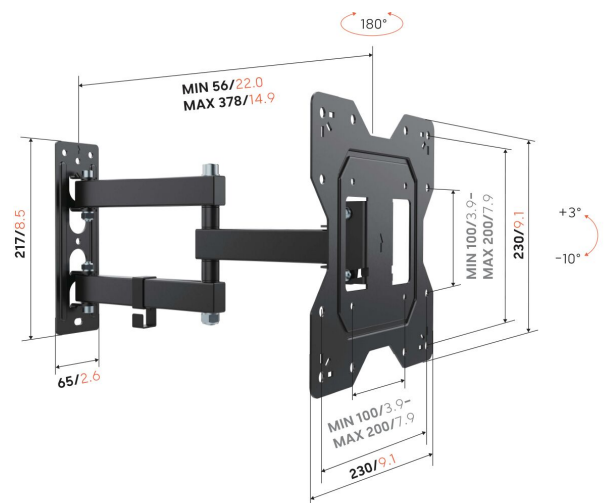

## UP 2043 Full-Motion TV Wall Mount S

### Key Benefits

- Watch from anywhere in the room: turn up to 180°
- Avoid reflections: tilt up to 10°
- Cable clip included: Guide your cables from TV to wall
- Tested up to 3 times max. TV weight
- Reliable quality for an affordable price

The UP 2045 combines a slim, minimalist design with reliable strength to keep your TV secure. Built for reliability, Vogel's TV mounts are tested extensively a simple design that works flawlessly and ensures years of comfortable viewing.

# Specifications

Min. screen size (inch)	19
Max. screen size (inch)	43
Min. hole pattern	100mm x 100mm
Max. hole pattern	200mm x 200mm
Min. horizontal hole pattern (mm)	100
Max. horizontal hole pattern (mm)	200
Min. vertical hole pattern (mm)	100
Max. vertical hole pattern (mm)	200
Universal or fixed hole pattern	Universal
Max. height of interface (mm)	230
Max. width of interface (mm)	230
Max. weight load (kg)	20
Max. weight load (Lbs)	44.09
Turn	Up to 180°
Number of pivot points	3
Tilt	Tilt up to 10°
Cable management	Cable clip
Spirit level included	No
Height	230
Width	230
Depth	37
Article number (SKU)	8420430
EAN single box	8712285416965
Colour	Black
Guarantee	5 years