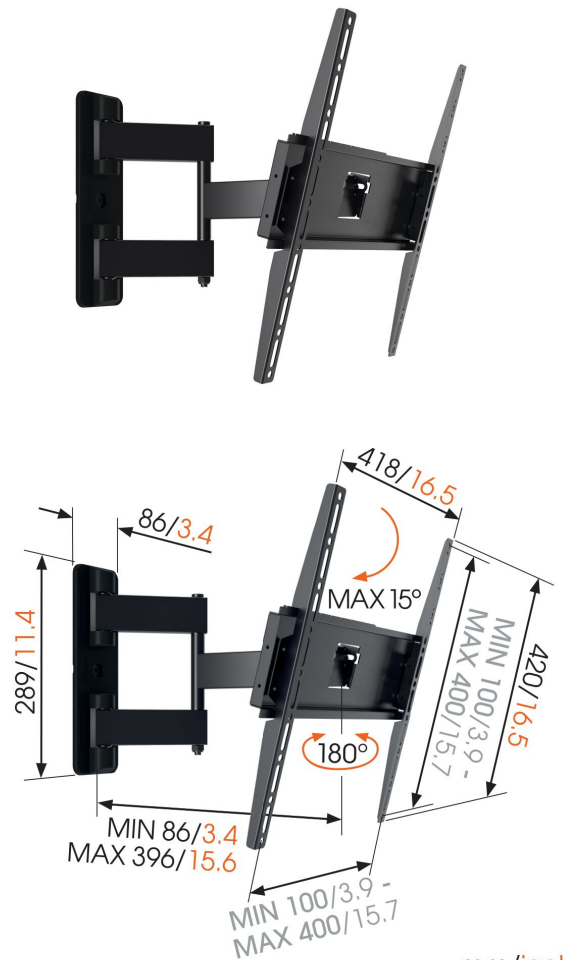

## MA 3040 Full-Motion TV Wall Mount

### Key Benefits

- Watch from anywhere in the room: turn up to 180°
- Tested up to 3 times max. TV weight
- Bolts and fischer® plugs included
- Avoid reflections: tilt up to 15°
- Reliable quality for an affordable price

### For TVs from 32 up to 65 inch (165 cm)

Safely mount large TVs from 32 to 65 inches with the MA 3040 wall mount. This sturdy mount is suitable for TVs up to 25 kg. In addition to swivelling, the MA 3040 can also tilt up to 15°.

# Specifications

Article number (SKU)	8553040
Colour	Black
EAN single box	8712285331381
Product size	M
TÜV certified	Yes
Tilt	Tilt up to 10°
Turn	Full motion (up to 180°)
Guarantee	2 years
Min. screen size (inch)	32
Max. screen size (inch)	65
Max. weight load (kg/Lbs)	25 / 55.12
Min. hole pattern	100mm x 100mm
Max. hole pattern	400mm x 400mm
Max. bolt size	M8
Max. height of interface (mm)	420
Max. width of interface (mm)	418
Certifications	TÜV
Max. distance to the wall (mm / inch)	396 / 15.59
Min. distance to the wall (mm / inch)	86 / 3.39
Number of pivot points	3
Universal or fixed hole pattern	Universal