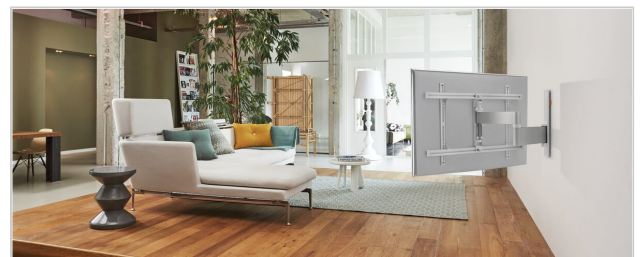

WALL 3245 Full-Motion TV Wall Mount (white)

Article number (SKU)
Colour

8353121
White

Key Benefits

- Easily level your TV even after installation
- Guide your cables
- Simply Smart Value: Great comfort for an affordable price
- Tilt (up to 20°) to avoid reflections
- Use the app and mark the first drilling hole easily!

TV bracket with turning function for TVs up to 20 kg

The WALL 3245 full motion TV bracket is a very popular wall mount. The WALL 3245 is suitable for securely mounting virtually any model of TV, from 32" to 55" (81-140 cm), on the wall. The maximum turning angle is 180° and the max. tilting angle is 20°.

Your TV moves in all directions

Mount your TV on the wall with a full motion WALL TV bracket for the best view of your TV from anywhere in the room. You simply turn the TV towards you. You never again have to worry about annoying reflections. With the WALL full-motion wall mount, you can turn your TV to any desired position.

WALL 3245 Full-Motion TV Wall Mount (white)

www.vogels.com

VOGEL'S HOLDING BV 2019 (c) All rights reserved.
Subject to printing errors, technical and price amendments.
Date: 2020-03-11

Specifications

Product type number	WALL 3245
Article number (SKU)	8353121
Colour	White
EAN single box	8712285335440
Product size	M
TÜV certified	Yes
Tilt	Tilt up to 20°
Turn	Full motion (up to 180°)
Guarantee	Lifetime
Min. screen size (inch)	32
Max. screen size (inch)	55
Max. weight load (kg)	20
Min. hole pattern	100mm x 100mm
Max. hole pattern	400mm x 400mm
Max. bolt size	M8
Max. height of interface (mm)	422
Max. width of interface (mm)	402
Cable management	Cable clip
Max. distance to the wall (mm)	540
Max. horizontal hole pattern (mm)	400
Max. vertical hole pattern (mm)	400
Min. distance to the wall (mm)	55
Number of pivot points	3
Universal or fixed hole pattern	Universal
What's in the box	• Mounting instructions