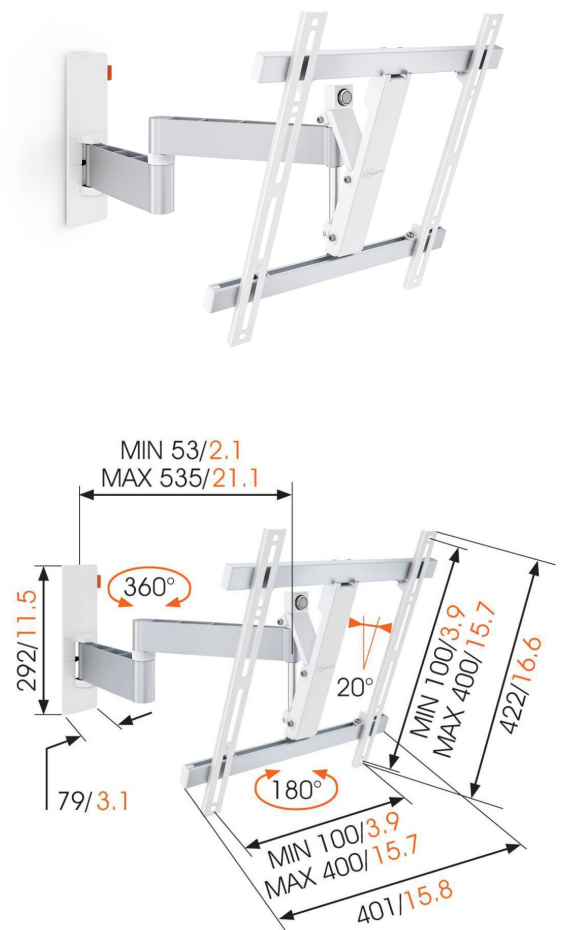

WALL 3245 Full-Motion TV Wall Mount (white)

Key Benefits

- Easily level your TV even after installation
- Guide your cables
- Simply Smart Value: Great comfort for an affordable price
- Tilt (up to 20°) to avoid reflections
- Use the app and mark the first drilling hole easily!

TV bracket with turning function for TVs up to 20 kg

The WALL 3245 full motion TV bracket is a very popular wall mount. The WALL 3245 is suitable for securely mounting virtually any model of TV, from 32" to 55" (81-140 cm), on the wall. The maximum turning angle is 180° and the max. tilting angle is 20°.

mm/inch

WALL 3245 Full-Motion TV Wall Mount (white)

Specifications

Article number (SKU)	8353121
Colour	White
EAN single box	8712285335440
Product size	M
TÜV certified	Yes
Tilt	Tilt up to 20°
Turn	Full motion (up to 180°)
Guarantee	Lifetime
Min. screen size (inch)	32
Max. screen size (inch)	55
Max. weight load (kg/Lbs)	20 / 44.09
Min. hole pattern	100mm x 100mm
Max. hole pattern	400mm x 400mm
Max. bolt size	M8
Max. height of interface (mm)	422
Max. width of interface (mm)	402
Cable management	Cable clip
Certifications	TÜV
Max. distance to the wall (mm / inch)	540 / 21.26
Max. horizontal hole pattern (mm)	400
Max. vertical hole pattern (mm)	400
Min. distance to the wall (mm / inch)	55 / 2.17
Number of pivot points	3
Universal or fixed hole pattern	Universal