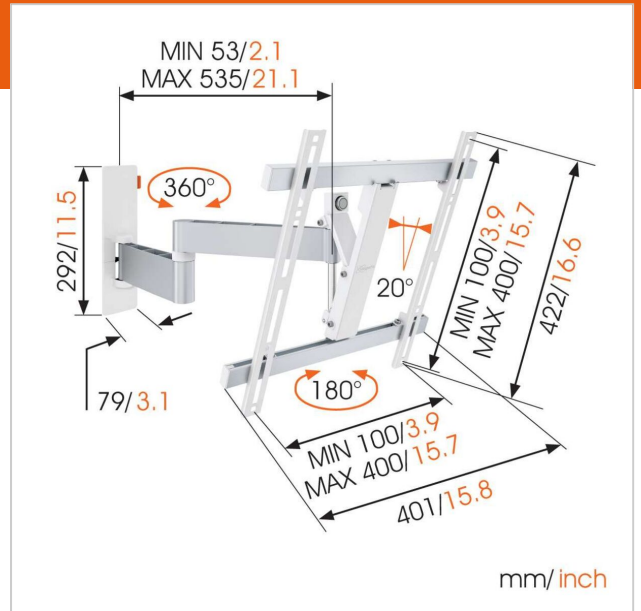

WALL 3245 Full-Motion TV Wall Mount (white)

Article number (SKU)
Colour

8353121
White

Key Benefits

- Easily level your TV even after installation
- Guide your cables
- Simply Smart Value: Great comfort for an affordable price
- Tilt (up to 20°) to avoid reflections
- Use the app and mark the first drilling hole easily!

TV bracket with turning function for TVs up to 20 kg

The WALL 3245 full motion TV bracket is a very popular wall mount. The WALL 3245 is suitable for securely mounting virtually any model of TV, from 32" to 55" (81-140 cm), on the wall. The maximum turning angle is 180° and the max. tilting angle is 20°.

Your TV moves in all directions

Mount your TV on the wall with a full motion WALL TV bracket for the best view of your TV from anywhere in the room. You simply turn the TV towards you. You never again have to worry about annoying reflections. With the WALL full-motion wall mount, you can turn your TV to any desired position.

WALL 3245 Full-Motion TV Wall Mount (white)

www.vogels.com

VOGEL'S HOLDING BV 2019 (c) All rights reserved.
Subject to printing errors, technical and price amendments.
Date: 2020-03-11

Specifications

Product type number	WALL 3245
Article number (SKU)	8353121
Colour	White
EAN single box	8712285335440
Product size	M
TÜV certified	Yes
Tilt	Tilt up to 20°
Turn	Full motion (up to 180°)
Guarantee	Lifetime
Min. screen size (inch)	32
Max. screen size (inch)	55
Max. weight load (kg)	20
Min. hole pattern	100mm x 100mm
Max. hole pattern	400mm x 400mm
Max. bolt size	M8
Max. height of interface (mm)	422
Max. width of interface (mm)	402
Cable management	Cable clip
Max. distance to the wall (mm)	540
Max. horizontal hole pattern (mm)	400
Max. vertical hole pattern (mm)	400
Min. distance to the wall (mm)	55
Number of pivot points	3
Universal or fixed hole pattern	Universal
What's in the box	• Mounting instructions