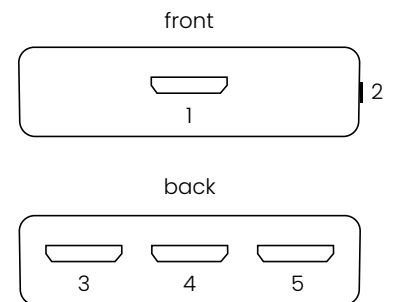

Audio

HDMI audio	DTS-HD Master Audio, Dolby TrueHD, Dolby Digital/AC3, DTS 5.1 and PCM stereo
------------	--

General

Dimensions (h x w x d)	19 x 87 x 60 mm
Weight	60 grams

Connections

- 1 HDMI output
- 2 Infrared receiver
- 3 HDMI input 3
- 4 HDMI input 2
- 5 HDMI input 1

Order information

Connect 310 UHD

Art.nr. 08247 EAN 8718164532474

Packaging size (h x w x d): 155 x 130 x 70 mm
(height incl. eurolock: 185 mm)

Set includes

- 1x HDMI switch
- 1x Remote control | batteries included
- 1x Infrared receiver | 150 cm
- 1x User manual