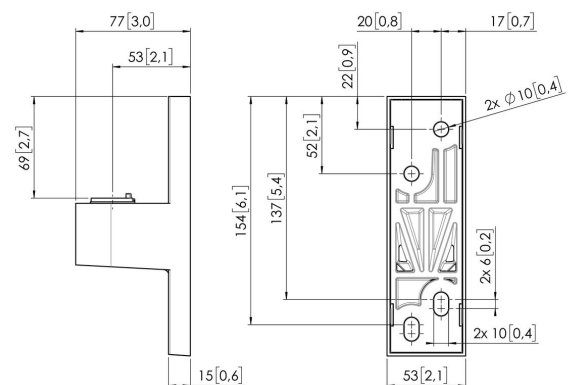

## MOMO C101 Wall Mount Component for MOMO Motion and Motion Plus (white)

### Største fordele

Build your ideal monitor arm The MOMO C101 Wall Mount Component is part of MOMO Motion and Motion+. Specially designed for wall mounting. The MOMO C101 is suitable for monitors up to 49". Endless possibilities Create a multi-monitor set-up with just a few components. Including both straight and angled positions. MOMO monitor arm accessories and components are installed using just one allen (hex) key, cleverly integrated into the product. So you'll always have the right tool at hand.