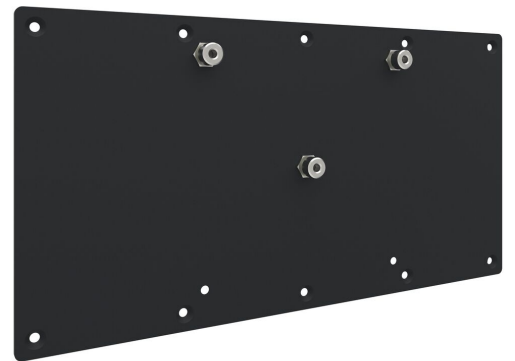

S063.0305 Display Mount

This separate mount with three-point coupling makes it easy to mount a display. Suitable for displays with VESA 200 and 400-200. Optional additional coupling bolt for four-point coupling. Maximum load of 50 kg (110 lbs).

S063.0305 Display Mount

Specifications

Max. weight load (kg)	50
Max. weight load (Lbs)	110.23
Orientation	Landscape / Portrait
Length	225
Width	425
Depth	21
Article number (SKU)	S063.0305
EAN single box	8718868873934
Colour	Black
Guarantee	5 years