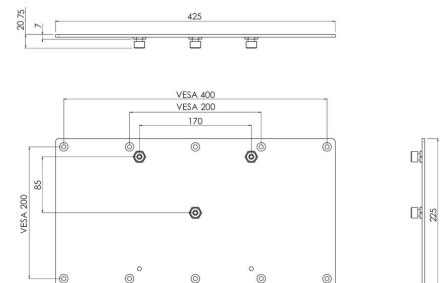

S063.0305 Display Mount

This separate mount with three-point coupling makes it easy to mount a display. Suitable for displays with VESA 200 and 400-200. Optional additional coupling bolt for four-point coupling. Maximum load of 50 kg (110 lbs).

S063.0305 Display Mount

Specifications

Max. weight load (kg)	50
Max. weight load (Lbs)	110.23
Orientation	Landscape / Portrait
Length	225
Width	425
Depth	21
Article number (SKU)	S063.0305
EAN single box	8718868873934
Colour	Black
Guarantee	5 years