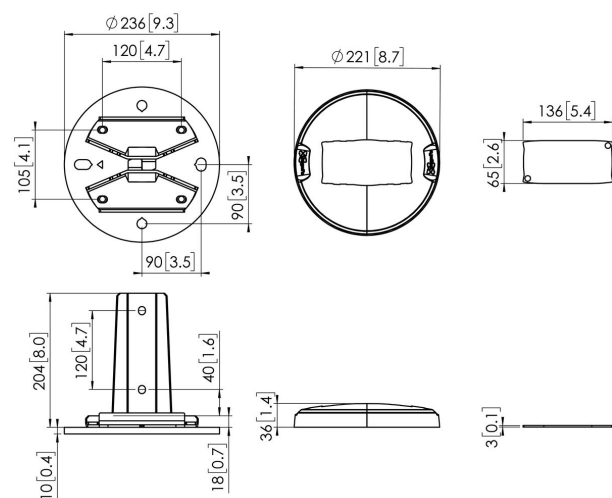

PUC 1910 Ceiling plate fixed

The PUC 1910 is a part of the universal video wall Connect-it system. Thanks to the modularity you can create your own video wall ceiling solution. Please check for all possibilities our Pro-AV Mount Advisor.

PUC 1910 Ceiling plate fixed

Specifications

Article number (SKU)	7219100
Colour	Black
EAN single box	8712285336782
TÜV certified	Yes
Guarantee	5 years
Max. weight load (kg/Lbs)	337.5 / 744.06
Ceiling plate options	Flat (fixed)
Ceiling types	Flat ceiling
Fischer inside	Yes