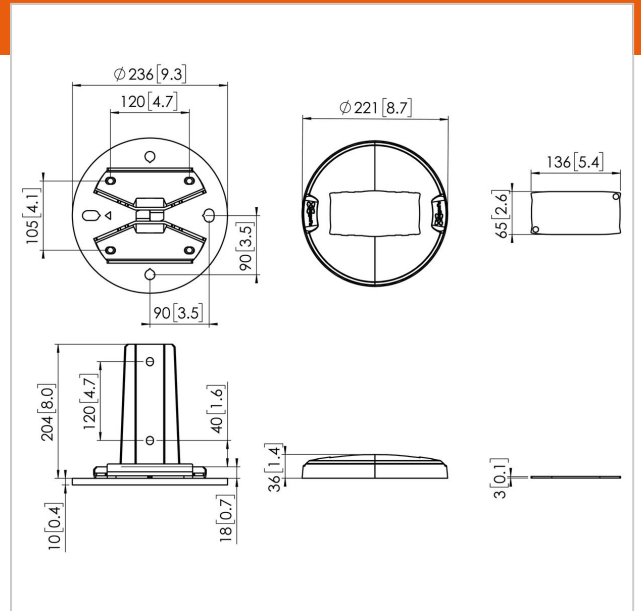

PUC 1910 Ceiling plate fixed

Article number (SKU) 7219100
 Colour Black

Key Benefits

- Modular

The PUC 1910 is a part of the universal video wall Connect-it system. Thanks to the modularity you can create your own video wall ceiling solution. Please check for all possibilities our Pro-AV Mount Advisor.

PUC 1910 Ceiling plate fixed

www.vogels.com

VOGEL'S HOLDING BV 2019 (c) All rights reserved.
Subject to printing errors, technical and price amendments.
Date: 2019-04-26

Specifications

Product type number	PUC 1910
Article number (SKU)	7219100
Colour	Black
EAN single box	8712285336782
TÜV certified	Yes
Guarantee	5 years
Max. weight load (kg)	337.5
Ceiling plate options	Flat (fixed)
Ceiling types	Flat ceiling
Fischer inside	Yes