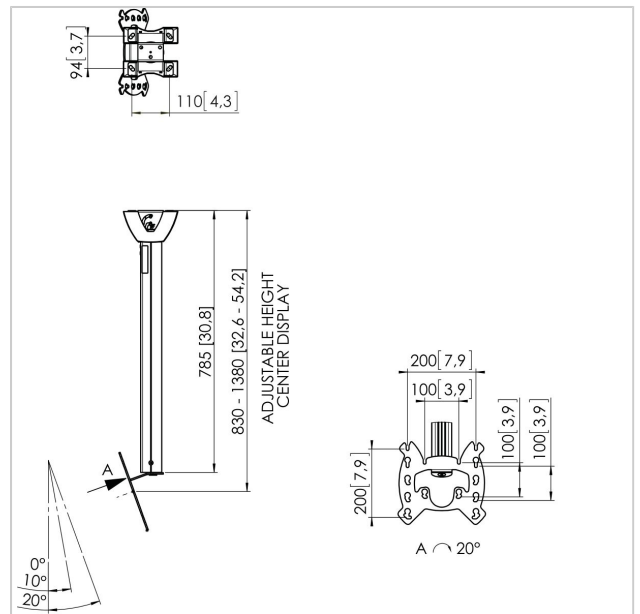

PFC 585 Display ceiling mount

Article number (SKU) 7305854
 Colour Silver

Key Benefits

- Adjustable in height
- Cable management
- Post-installation levelling

The PFC 585 display ceiling mount includes a ceiling plate for flat and inclined ceilings, a 850-1350 mm adjustable extension pole and has a VESA interface up to 200x200 mm.

PFC 585 Display ceiling mount

www.vogels.com

VOGEL'S HOLDING BV 2019 (c) All rights reserved.
Subject to printing errors, technical and price amendments.
Date:2019-05-09

Specifications

Product type number	PFC 585
Article number (SKU)	7305854
Colour	Silver
EAN single box	8712285330766
TÜV certified	Yes
Tilt	Tilt up to 20°
Guarantee	5 years
Max. weight load (kg)	30
Max. bolt size	M8
Max. height of interface (mm)	256
Max. width of interface (mm)	242
Autolock	False
Ceiling types	Flat / inclined ceiling
Fischer inside	Yes
Height options	Manually adjustable height
Levelling function	Post-installation horizontal levelling
Max. distance to ceiling - center display (mm)	1380
Min. distance to ceiling (mm)	830