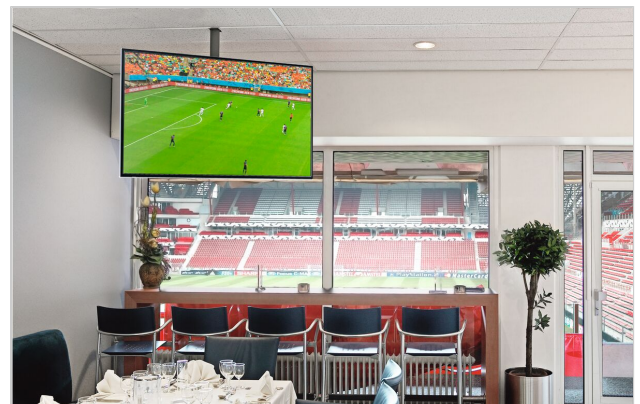

PFC 585 Display ceiling mount

Article number (SKU) 7305854
 Colour Silver

Key Benefits

- Adjustable in height
- Cable management
- Post-installation levelling

The PFC 585 display ceiling mount includes a ceiling plate for flat and inclined ceilings, a 850-1350 mm adjustable extension pole and has a VESA interface up to 200x200 mm.

PFC 585 Display ceiling mount

www.vogels.com

VOGEL'S HOLDING BV 2019 (c) All rights reserved.
Subject to printing errors, technical and price amendments.
Date:2019-05-09

Specifications

Product type number	PFC 585
Article number (SKU)	7305854
Colour	Silver
EAN single box	8712285330766
TÜV certified	Yes
Tilt	Tilt up to 20°
Guarantee	5 years
Max. weight load (kg)	30
Max. bolt size	M8
Max. height of interface (mm)	256
Max. width of interface (mm)	242
Autolock	False
Ceiling types	Flat / inclined ceiling
Fischer inside	Yes
Height options	Manually adjustable height
Levelling function	Post-installation horizontal levelling
Max. distance to ceiling - center display (mm)	1380
Min. distance to ceiling (mm)	830