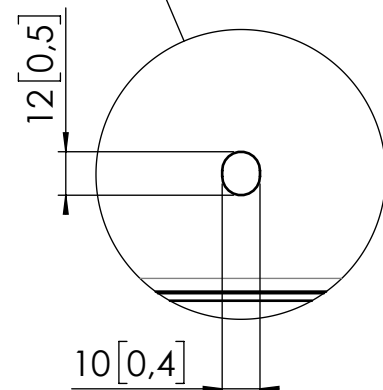

Product data sheet

DATASHEET | POW 1604 OUTDOOR MOUNT FOR SAMSUNG OH55DX

Dimensions in mm [inch]

Portrait

Landscape

Compatible display:
SAMSUNG OH55DX

Screen size: 55"
Max weight: 38 Kg / 83.8 LBS

Mounting kit display included

Mounting material wall
not included (Min pull-out
strength 4Kn per bolt)

Design approved by Samsung

Note: This document and specifications herein are confidential and the exclusive property of Vogel's Products b.v. Neither this design nor any information contained in this drawing may be reproduced or disclosed to others without written consent of Vogel's Products b.v. The design and information will not be reproduced, copied or used, either in part or in its entirety, as the basis for the manufacture or sale of items without written permission.
Warning: Please study all instructions and illustrations carefully before installation.
Information in this document is subject to change without further notice.