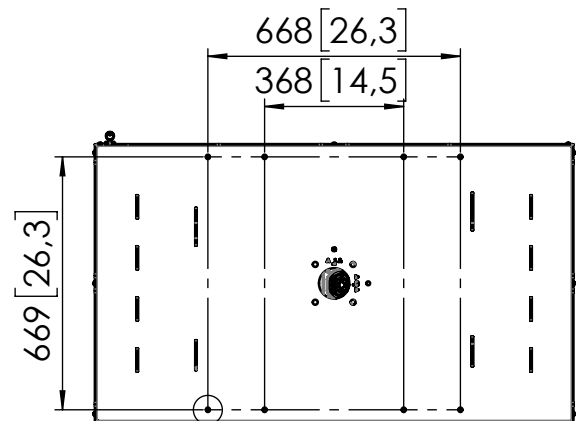

Product data sheet

DATASHEET | POW 1604 OUTDOOR MOUNT FOR SAMSUNG OH55DX

Dimensions in mm [inch]

Portrait

Landscape

Compatible display:
SAMSUNG OH55DX

Screen size: 55"
Max weight: 38 Kg / 83.8 LBS

Mounting kit display included

Mounting material wall
not included (Min pull-out
strength 4Kn per bolt)

Design approved by Samsung

Note: This document and specifications herein are confidential and the exclusive property of Vogel's Products b.v. Neither this design nor any information contained in this drawing may be reproduced or disclosed to others without written consent of Vogel's Products b.v. The design and information will not be reproduced, copied or used, either in part or in its entirety, as the basis for the manufacture or sale of items without written permission.
Warning: Please study all instructions and illustrations carefully before installation.
Information in this document is subject to change without further notice.