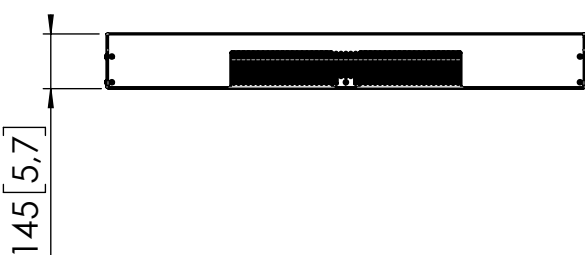

Product data sheet

DATASHEET | POW 1604 OUTDOOR MOUNT FOR SAMSUNG OH55DX

Dimensions in mm [inch]

Portrait

Landscape

Compatible display:
SAMSUNG OH55DX

Screen size: 55"
Max weight: 38 Kg / 83.8 LBS

Mounting kit display included

Mounting material wall
not included (Min pull-out
strength 4Kn per bolt)

Design approved by Samsung

Note: This document and specifications herein are confidential and the exclusive property of Vogel's Products b.v. Neither this design nor any information contained in this drawing may be reproduced or disclosed to others without written consent of Vogel's Products b.v. The design and information will not be reproduced, copied or used, either in part or in its entirety, as the basis for the manufacture or sale of items without written permission.
Warning: Please study all instructions and illustrations carefully before installation.
Information in this document is subject to change without further notice.