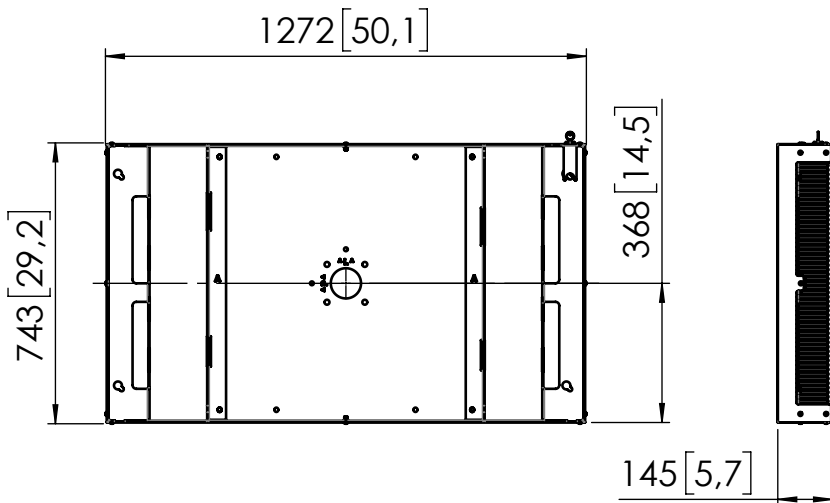

Product data sheet

DATASHEET | POW 1604 OUTDOOR MOUNT FOR SAMSUNG OH55DX

Dimensions in mm [inch]

Portrait

Landscape

Compatible display:
SAMSUNG OH55DX

Screen size: 55"
Max weight: 38 Kg / 83.8 LBS

Mounting kit display included

Mounting material wall
not included (Min pull-out
strength 4Kn per bolt)

Design approved by Samsung

Note: This document and specifications herein are confidential and the exclusive property of Vogel's Products b.v. Neither this design nor any information contained in this drawing may be reproduced or disclosed to others without written consent of Vogel's Products b.v. The design and information will not be reproduced, copied or used, either in part or in its entirety, as the basis for the manufacture or sale of items without written permission.
Warning: Please study all instructions and illustrations carefully before installation.
Information in this document is subject to change without further notice.