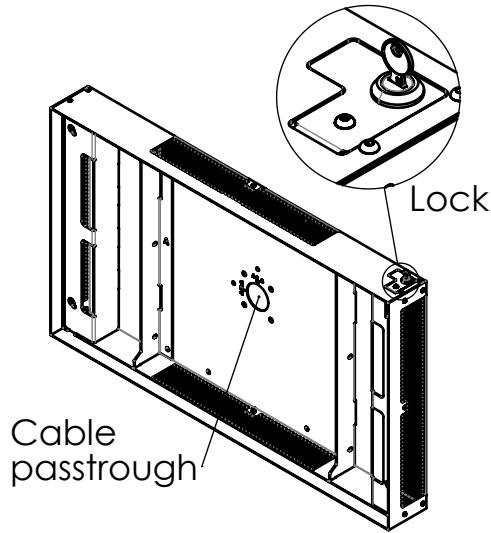

Product data sheet

DATASHEET | POW 1604 OUTDOOR MOUNT FOR SAMSUNG OH55DX

Dimensions in mm [inch]

Portrait

Landscape

Compatible display:
SAMSUNG OH55DX

Screen size: 55"
Max weight: 38 Kg / 83.8 LBS

Mounting kit display included

Mounting material wall
not included (Min pull-out
strength 4Kn per bolt)

Design approved by Samsung

Note: This document and specifications herein are confidential and the exclusive property of Vogel's Products b.v. Neither this design nor any information contained in this drawing may be reproduced or disclosed to others without written consent of Vogel's Products b.v. The design and information will not be reproduced, copied or used, either in part or in its entirety, as the basis for the manufacture or sale of items without written permission.
Warning: Please study all instructions and illustrations carefully before installation.
Information in this document is subject to change without further notice.