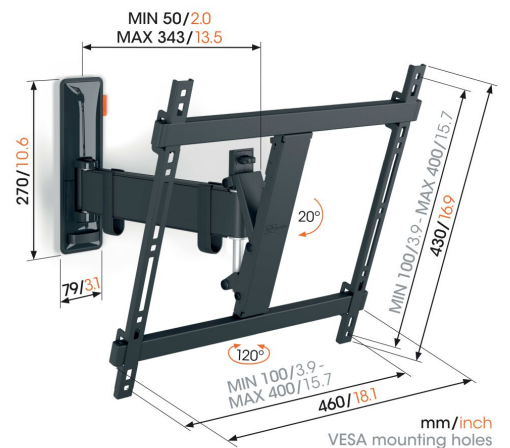

TVM 3425 Full-Motion TV Wall Mount

Key Benefits

- Smooth OneFinger™ Movement - Thanks to coated bearings and precision steel shafts
- Keep your TV always level (horizontally and vertically)
- Cable clip included: Guide your cables from TV to wall
- Family friendly TV watching - Easy to use, safe for your family
- Smoothly turn your TV up to 120°

Stylish and safe: full-motion TV wall mount for TVs from 32 to 65 inches

With this stylish COMFORT Full-Motion TV wall mount, you are choosing safety, design and viewing comfort. Intensive use is no problem for this sturdy wall mount. This makes it ideal for families with children. You can turn the wall mount up to 120° and tilt it 20°. This makes it easy to create the ideal viewing angle. The wall mount is suitable for TVs from 32 to 65 inches and weighing up to 25 kg.

TVM 3425 Full-Motion TV Wall Mount

Specifications

Article number (SKU)	3834250
Colour	Black
EAN single box	8712285347764
Product size	M
Height	430
Width	460
TÜV certified	Yes
Tilt	Tilt up to 20°
Turn	Up to 120°
Guarantee	10 years
Min. screen size (inch)	32
Max. screen size (inch)	65
Max. weight load (kg)	25
Min. hole pattern	100mm x 100mm
Max. hole pattern	400mm x 400mm
Max. bolt size	M8
Max. height of interface (mm)	430
Max. width of interface (mm)	460
Cable management	Cable clip
Max. distance to the wall (mm)	343
Max. horizontal hole pattern (mm)	400
Max. vertical hole pattern (mm)	400
Min. distance to the wall (mm)	50
Number of pivot points	2
Spirit level included	Yes
Universal or fixed hole pattern	Universal