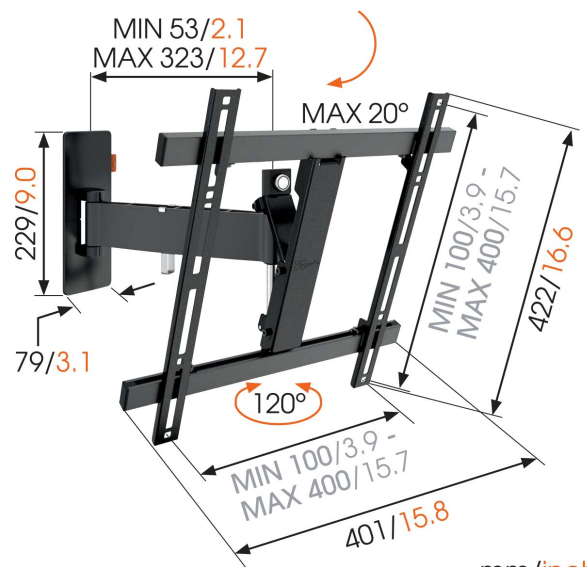

WALL 2225 Full-Motion TV Wall Mount (black)

For TVs up to 55 inch (140 cm)

The WALL 2225 TV wall mount is suitable for 32 to 55 inch (81 to 140 cm) TVs. This sturdy mount supports up to 20 kg (44 lbs). Get the perfect viewing angle. Place a TV in a handy spot on the wall or in a corner of your bedroom, dining room or a kid's room with the WALL 2225 TV wall mount. Easily swing your TV away from the wall and tilt it up or down for the perfect view.

mm/inch
VESA mounting holes

WALL 2225 Full-Motion TV Wall Mount (black)

Specifications

Article number (SKU)	8352070
Colour	Black
EAN single box	87 12285324383
Product size	M
Tilt	Tilt up to 20°
Turn	Motion (up to 120°)
Guarantee	Lifetime
Min. screen size (inch)	32
Max. screen size (inch)	55
Min. hole pattern	100mm x 100mm
Max. hole pattern	400mm x 400mm
Max. bolt size	M8
Max. height of interface (mm)	422
Max. width of interface (mm)	401
Max. distance to the wall (mm)	320
Min. distance to the wall (mm)	55
Number of pivot points	2
Universal or fixed hole pattern	Universal