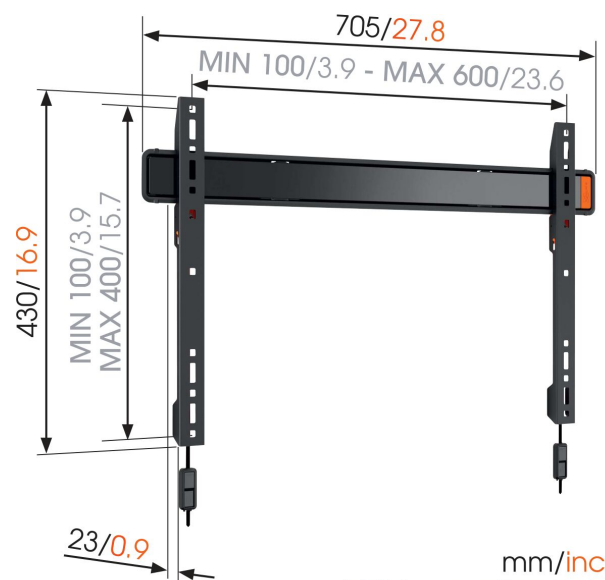

## WALL 2305 Fixed TV Wall Mount

### For the biggest TVs, up to 80 inch (203 cm)

This extra-large TVs, the WALL 2305 wall mount provides safe and secure mounting. It can hold even the biggest TVs, ranging from 40 to 80 inch (101 to 203 cm) and weighing up to 80 kg (176 lbs). Your TV like a piece of fine art on your wall Use the WALL 2305 TV wall mount to mount your TV flat and secure against the wall. A great way to save space in a narrow room. Click the screen securely into place with Vogel's Autolock system.

# Specifications

Article number (SKU)	8350080
EAN single box	8712285329920
Product size	L
Guarantee	Lifetime
Min. screen size (inch)	40
Max. screen size (inch)	80
Min. hole pattern	100mm x 100mm
Max. hole pattern	600mm x 400mm
Max. bolt size	M8
Max. height of interface (mm)	430
Max. width of interface (mm)	705
Min. distance to the wall (mm / inch)	23 / 0.91
Universal or fixed hole pattern	Universal