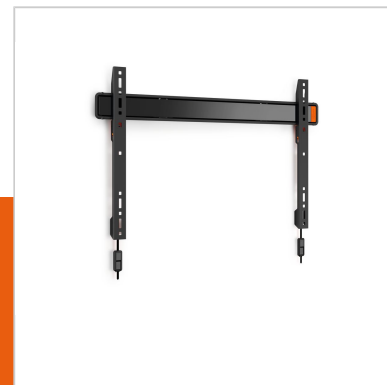

WALL 2305 Fixed TV Wall Mount

www.vogels.com

VOGEL'S HOLDING BV 2019 (c) All rights reserved.
Subject to printing errors, technical and price amendments.
Date:2019-02-13

Specifications

Product type number	WALL 2305
Article number (SKU)	8350080
EAN single box	8712285329920
Product size	L
Guarantee	Lifetime
Min. screen size (inch)	40
Max. screen size (inch)	80
Min. hole pattern	100mm x 100mm
Max. hole pattern	600mm x 400mm
Max. bolt size	M8
Max. height of interface (mm)	430
Max. width of interface (mm)	705
Min. distance to the wall (mm)	23
Product group	Tv mount flat
Universal or fixed hole pattern	Universal
Product line	WALL