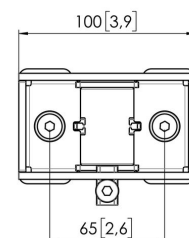

MOMO C202 Pole Adapter for Interface Bar Components, Motion (white)

Største fordele

Build your ideal monitor arm The MOMO C202 Pole Adapter for Interface Bar Components is part of MOMO Motion and Motion+. Specially designed for pole mounting. Endless possibilities Create a multi-monitor set-up with just a few components. Including both straight and angled positions. MOMO monitor arm accessories and components are installed using just one allen (hex) key, cleverly integrated into the product. So you'll always have the right tool at hand.

MOMO C202 Pole Adapter for Interface Bar Components, Motion (white)

Specifikationer

Varenummer	7162021
Farve	Hvid
EAN enkelt pakke	8712285354205
TÜV-certificeret	Ja
Garanti	10 år

VOGEL'S HOLDING BV (©)

All rights reserved.
Subject to printing errors,
technical and price
amendments.