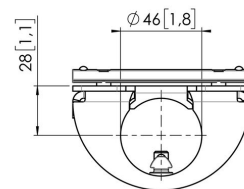

MOMO C202 Pole Adapter for Interface Bar Components, Motion (white)

Største fordele

Build your ideal monitor arm The MOMO C202 Pole Adapter for Interface Bar Components is part of MOMO Motion and Motion+. Specially designed for pole mounting. Endless possibilities Create a multi-monitor set-up with just a few components. Including both straight and angled positions. MOMO monitor arm accessories and components are installed using just one allen (hex) key, cleverly integrated into the product. So you'll always have the right tool at hand.

MOMO C202 Pole Adapter for Interface Bar Components, Motion (white)

Specifikationer

Varenummer	7162021
Farve	Hvid
EAN enkelt pakke	8712285354205
TÜV-certificeret	Ja
Garanti	10 år

VOGEL'S HOLDING BV (©)

All rights reserved.
Subject to printing errors,
technical and price
amendments.