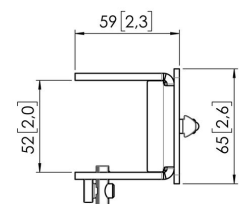

MOMO C202 Pole Adapter for Interface Bar Components, Motion (white)

Største fordele

Build your ideal monitor arm The MOMO C202 Pole Adapter for Interface Bar Components is part of MOMO Motion and Motion+. Specially designed for pole mounting. Endless possibilities Create a multi-monitor set-up with just a few components. Including both straight and angled positions. MOMO monitor arm accessories and components are installed using just one allen (hex) key, cleverly integrated into the product. So you'll always have the right tool at hand.

MOMO C202 Pole Adapter for Interface Bar Components, Motion (white)

Specifikationer

Varenummer	7162021
Farve	Hvid
EAN enkelt pakke	8712285354205
TÜV-certificeret	Ja
Garanti	10 år

VOGEL'S HOLDING BV (©)

All rights reserved.
Subject to printing errors,
technical and price
amendments.