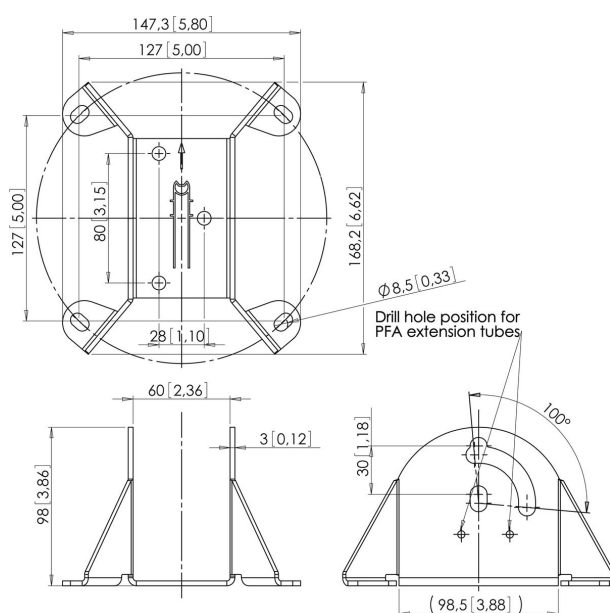

PFA 9010 Ceiling plate

The PFA 9010 ceiling plate can be used to mount LCD/Plasma TV's and projectors to the ceiling in combination with 60 mm diameter extension tubes..

PFA 9010 Ceiling plate

Specifications

Article number (SKU)	7390104
Colour	Silver
EAN single box	8712285312809
TÜV certified	Yes
Tilt	Tilt up to 90°
Guarantee	5 years
Max. weight load (kg/Lbs)	60 / 132.28
Ceiling types	Flat / inclined ceiling
Fischer inside	Yes