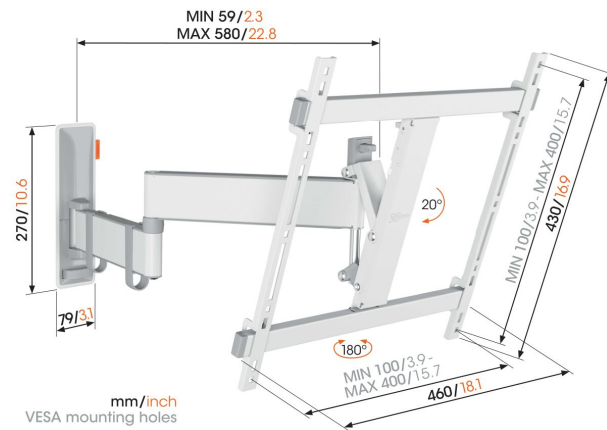

## TVM 3441 Full-Motion TV Wall Mount (white)

### Key Benefits

- Smooth OneFinger™ Movement - Thanks to coated bearings and precision steel shafts
- Keep your TV always level (horizontally and vertically)
- Cable clips included: Guide your cables from TV to wall
- Easily lock and release with TiltAnchor™
- Turn your TV up to 180° thanks to long arms of 58 cm

### Stylish and safe: full-motion TV wall mount for TVs from 32 to 65 inches

Would you like to enjoy your TV optimally from anywhere in the room? And are you therefore looking for a stylish but sturdy TV wall mount so that your TV is secure? This COMFORT Full-Motion+ TV wall mount is perfect for you. You can turn the wall mount up to 180° and tilt it up to 20°. The wall mount is suitable for TVs from 32 to 65 inches and weighing up to 25 kg.

# Specifications

Article number (SKU)	3834411
Colour	White
EAN single box	8712285350368
Product size	M
Height	430
Width	460
TÜV certified	Yes
Tilt	Tilt up to 20°
Turn	Up to 180°
Guarantee	10 years
Min. screen size (inch)	32
Max. screen size (inch)	65
Max. weight load (kg)	25
Min. hole pattern	100mm x 100mm
Max. hole pattern	400mm x 400mm
Max. bolt size	M8
Max. height of interface (mm)	430
Max. width of interface (mm)	460
Cable management	Cable clips
Max. distance to the wall (mm)	580
Max. horizontal hole pattern (mm)	400
Max. vertical hole pattern (mm)	400
Min. distance to the wall (mm)	59
Number of pivot points	3
Spirit level included	Yes
Universal or fixed hole pattern	Universal