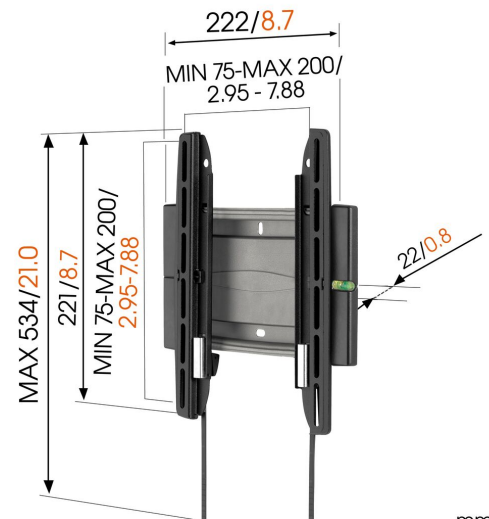

EFW 8105 Fixed TV Wall Mount

Key Benefits

- Lock your TV securely in place
- Install your mount perfectly level: spirit level included!

The EFW 8105 is suitable for flat TVs from 19 up to 40 inch.

mm/inch
VESA mounting holes

EFW 8105 Fixed TV Wall Mount

Specifications

Article number (SKU)	8381050
Colour	Grey
EAN single box	8712285315404
Product size	S
TÜV certified	Yes
Guarantee	Lifetime
Min. screen size (inch)	19
Max. screen size (inch)	40
Max. weight load (kg/Lbs)	20 / 44.09
Max. bolt size	M8
Max. height of interface (mm)	221
Max. width of interface (mm)	222
Certifications	TÜV
Max. horizontal hole pattern (mm)	200
Max. vertical hole pattern (mm)	200
Min. distance to the wall (mm / inch)	20 / 0.79
Spirit level included	Yes
Universal or fixed hole pattern	Fixed