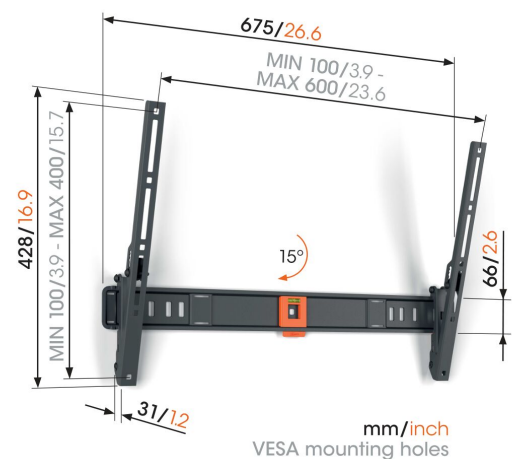

## TVM 1619 Tilting TV Wall Mount

### Key Benefits

- TiltGrip™: secure tilting at 5°, 10° or 15°
- SoffLock™: secure your TV simply
- Spirit level included

### Tilting TV wall mount for TVs from 40 to 77 inches

Want to hang your TV a bit higher on the wall and still enjoy watching it? This QUICK Tilt TV wall mount is exactly what you are looking for. You can install it extremely quickly and easily. In no more than 20 minutes, your TV is firmly in place. You can then tilt the TV 5°, 10° or 15° to set the ideal viewing angle. The TV wall mount is suitable for TVs from 40 to 77 inches and weighing up to 35 kg.

# Specifications

Article number (SKU)	1816190
Colour	Black
EAN single box	8712285356384
Product size	L
TÜV certified	Yes
Tilt	Tilt up to 15°
Guarantee	5 years
Min. screen size (inch)	40
Max. screen size (inch)	77
Max. weight load (kg/Lbs)	35 / 77.16
Min. hole pattern	100mm x 100mm
Max. hole pattern	600mm x 400mm
Max. bolt size	M8
Max. height of interface (mm)	428
Max. width of interface (mm)	675
Certifications	TÜV
Max. horizontal hole pattern (mm)	600
Max. vertical hole pattern (mm)	400
Min. distance to the wall (mm / inch)	31 / 1.22
Min. horizontal hole pattern (mm)	100
Min. vertical hole pattern (mm)	100
Spirit level included	Yes
Universal or fixed hole pattern	Universal