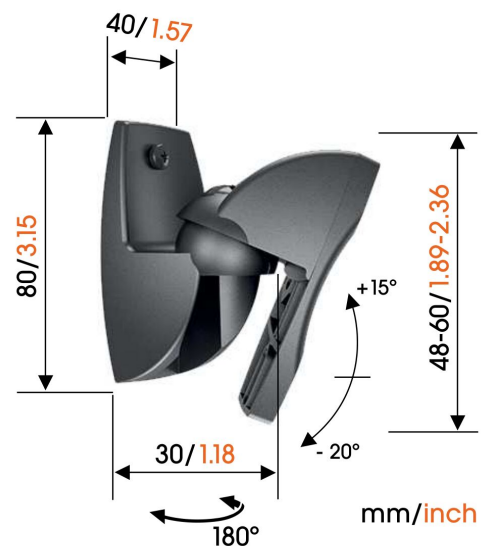

VLB 500 Speaker Wall Mount (2x, black)

Key Benefits

- For surround speakers and smaller hi-fi speakers
- Create the best listening position

The VLB 500 loudspeaker wall mount is for surround and hi-fi speakers weighing up to 5kg/11 lbs.

VLB 500 Speaker Wall Mount (2x, black)

Specifications

Article number (SKU)	8105000
Colour	Black
EAN single box	8712285314186
TÜV certified	No
Tilt	Tilt up to 20°
Turn	Up to 180°
Guarantee	5 years
Max. weight load (kg/Lbs)	5 / 11.02
Speaker brand	Universal
Speaker models	Universal