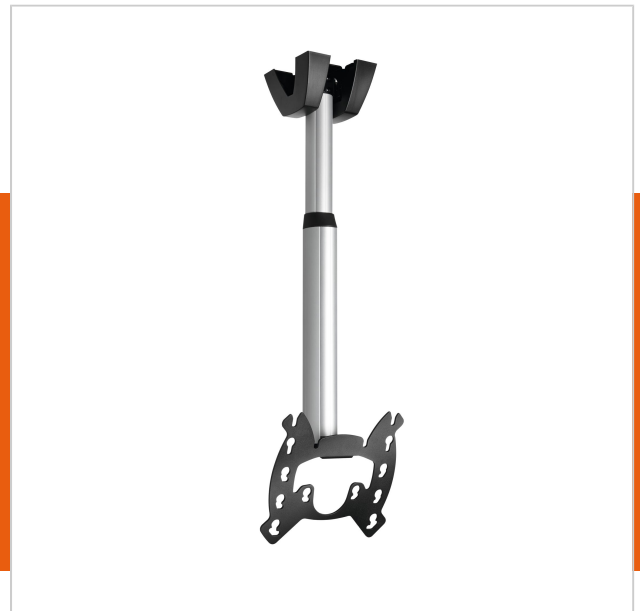

PFC 555 Display ceiling mount

Article number (SKU) 7305554
 Colour Silver

Key Benefits

- Adjustable in height
- Cable management
- Post-installation levelling

The PFC 555 display ceiling mount includes a ceiling plate for flat and inclined ceilings, a 550-850 mm adjustable extension pole and has a VESA interface up to 200x200 mm.

PFC 555 Display ceiling mount

www.vogels.com

VOGEL'S HOLDING BV 2019 (c) All rights reserved.
Subject to printing errors, technical and price amendments.
Date:2019-05-09

Specifications

Product type number	PFC 555
Article number (SKU)	7305554
Colour	Silver
EAN single box	8712285330742
TÜV certified	Yes
Tilt	Tilt up to 20°
Guarantee	5 years
Max. weight load (kg)	30
Max. bolt size	M8
Max. height of interface (mm)	256
Max. width of interface (mm)	242
Autolock	False
Ceiling types	Flat / inclined ceiling
Fischer inside	Yes
Height options	Manually adjustable height
Levelling function	Post-installation horizontal levelling
Max. distance to ceiling - center display (mm)	810
Min. distance to ceiling (mm)	550
Universal or fixed hole pattern	Fixed