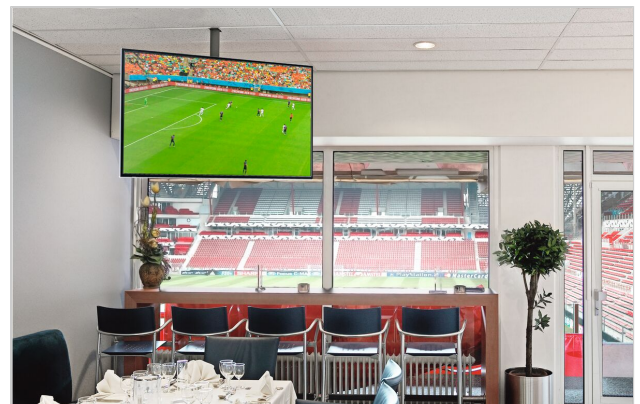

PFC 555 Display ceiling mount

Article number (SKU) 7305554
 Colour Silver

Key Benefits

- Adjustable in height
- Cable management
- Post-installation levelling

The PFC 555 display ceiling mount includes a ceiling plate for flat and inclined ceilings, a 550-850 mm adjustable extension pole and has a VESA interface up to 200x200 mm.

PFC 555 Display ceiling mount

www.vogels.com

VOGEL'S HOLDING BV 2019 (c) All rights reserved.
Subject to printing errors, technical and price amendments.
Date:2019-05-09

Specifications

Product type number	PFC 555
Article number (SKU)	7305554
Colour	Silver
EAN single box	8712285330742
TÜV certified	Yes
Tilt	Tilt up to 20°
Guarantee	5 years
Max. weight load (kg)	30
Max. bolt size	M8
Max. height of interface (mm)	256
Max. width of interface (mm)	242
Autolock	False
Ceiling types	Flat / inclined ceiling
Fischer inside	Yes
Height options	Manually adjustable height
Levelling function	Post-installation horizontal levelling
Max. distance to ceiling - center display (mm)	810
Min. distance to ceiling (mm)	550
Universal or fixed hole pattern	Fixed