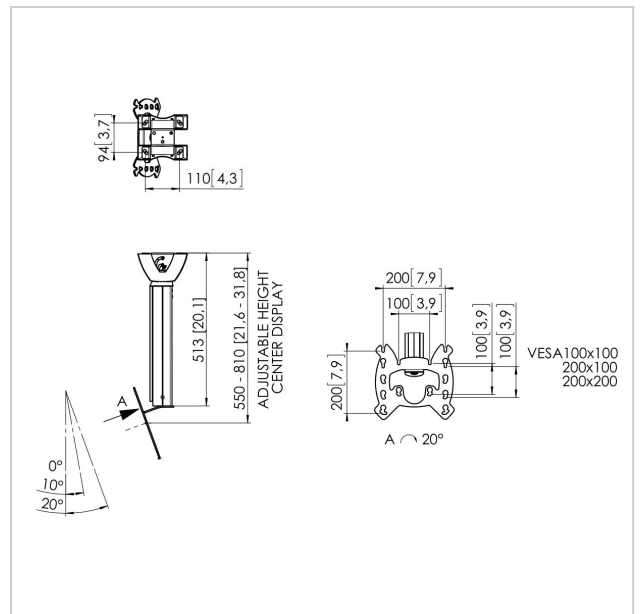

PFC 555 Display ceiling mount

Article number (SKU) 7305554
 Colour Silver

Key Benefits

- Adjustable in height
- Cable management
- Post-installation levelling

The PFC 555 display ceiling mount includes a ceiling plate for flat and inclined ceilings, a 550-850 mm adjustable extension pole and has a VESA interface up to 200x200 mm.

PFC 555 Display ceiling mount

www.vogels.com

VOGEL'S HOLDING BV 2019 (c) All rights reserved.
Subject to printing errors, technical and price amendments.
Date:2019-05-09

Specifications

Product type number	PFC 555
Article number (SKU)	7305554
Colour	Silver
EAN single box	8712285330742
TÜV certified	Yes
Tilt	Tilt up to 20°
Guarantee	5 years
Max. weight load (kg)	30
Max. bolt size	M8
Max. height of interface (mm)	256
Max. width of interface (mm)	242
Autolock	False
Ceiling types	Flat / inclined ceiling
Fischer inside	Yes
Height options	Manually adjustable height
Levelling function	Post-installation horizontal levelling
Max. distance to ceiling - center display (mm)	810
Min. distance to ceiling (mm)	550
Universal or fixed hole pattern	Fixed