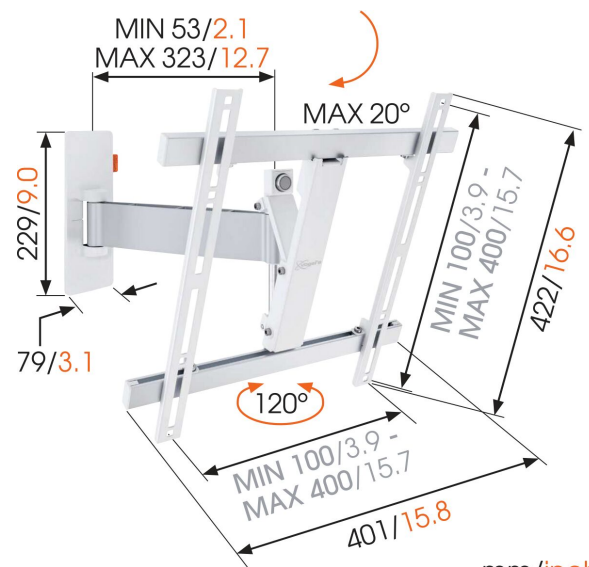

WALL 2225 Full-Motion TV Wall Mount (white)

For TVs up to 55 inch (140 cm)

The WALL 2225 TV wall mount is suitable for 32 to 55 inch (81 to 140 cm) TVs. This sturdy mount supports up to 20 kg (44 lbs). Get the perfect viewing angle. Place a TV in a handy spot on the wall or in a corner of your bedroom, dining room or a kid's room with the WALL 2225 TV wall mount. Easily swing your TV away from the wall and tilt it up or down for the perfect view.

mm/inch
VESA mounting holes

WALL 2225 Full-Motion TV Wall Mount (white)

Specifications

Article number (SKU)	8352071
Colour	White
EAN single box	87 12285325465
Product size	M
Tilt	Tilt up to 20°
Turn	Motion (up to 120°)
Guarantee	Lifetime
Min. screen size (inch)	32
Max. screen size (inch)	55
Min. hole pattern	100mm x 100mm
Max. hole pattern	400mm x 400mm
Max. bolt size	M8
Max. height of interface (mm)	422
Max. width of interface (mm)	401
Certifications	TÜV
Max. distance to the wall (mm / inch)	320 / 12.60
Min. distance to the wall (mm / inch)	55 / 2.17
Number of pivot points	2
Universal or fixed hole pattern	Universal