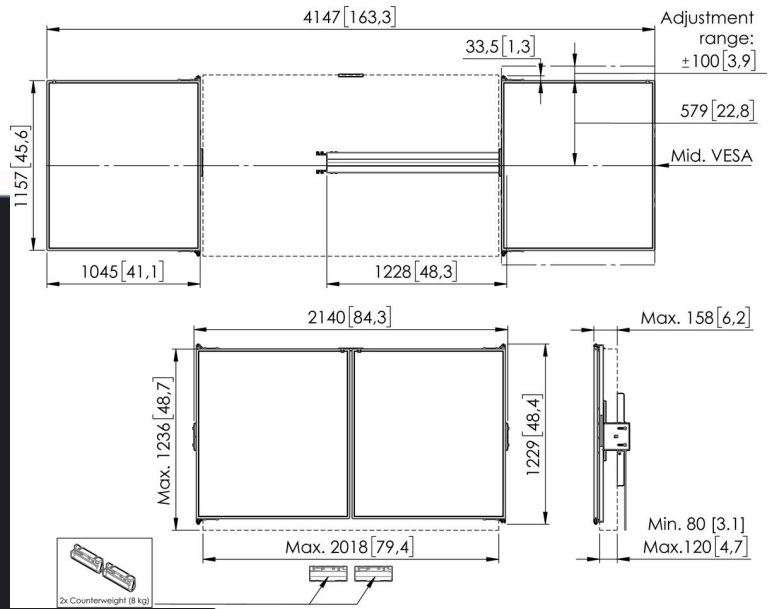

**RISE WBS65M Whiteboard set 65"  
for RISE 5XXX**

**Article number (SKU): 7301650  
Colour: White**

**Tender specifications**

**Article number (SKU): 7301650**  
**Colour: White**

### **Key Benefits**

- 3 step installation in 20 minutes
- For mounting on the RISE trolley, floor stand

VOGEL'S HOLDING BV (©)

All rights reserved.  
Subject to printing errors, technical and price amendments.