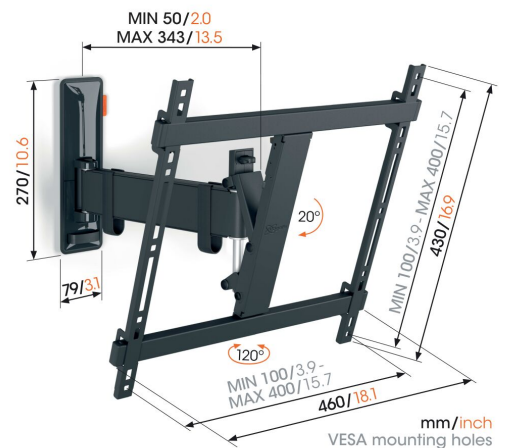

## TVM 3423 Full-Motion TV Wall Mount

### Key Benefits

- Smooth OneFinger™ Movement - Thanks to coated bearings and precision steel shafts
- Keep your TV always level (horizontally and vertically)
- Cable clip included: Guide your cables from TV to wall
- Family friendly TV watching - Easy to use, safe for your family
- Smoothly turn your TV up to 120°

### Stylish and safe: full-motion TV wall mount for TVs from 32 to 65 inches

With this stylish COMFORT Full-Motion TV wall mount, you are choosing safety, design and viewing comfort. Intensive use is no problem for this sturdy wall mount. This makes it ideal for families with children. You can turn the wall mount up to 120° and tilt it 20°. This makes it easy to create the ideal viewing angle. The wall mount is suitable for TVs from 32 to 65 inches and weighing up to 25 kg.

## Specifications

Article number (SKU)	3834230
Colour	Black
EAN single box	8712285349966
Product size	M
Height	430
Width	460
TÜV certified	Yes
Tilt	Tilt up to 20°
Turn	Motion (up to 120°)
Guarantee	10 years
Min. screen size (inch)	32
Max. screen size (inch)	65
Max. weight load (kg/Lbs)	25 / 55.12
Min. hole pattern	100mm x 100mm
Max. hole pattern	400mm x 400mm
Max. bolt size	M8
Max. height of interface (mm)	430
Max. width of interface (mm)	460
Cable management	Cable clip
Certifications	TÜV
Max. distance to the wall (mm / inch)	343 / 13.50
Max. horizontal hole pattern (mm)	400
Max. vertical hole pattern (mm)	400
Min. distance to the wall (mm / inch)	50 / 1.97
Min. horizontal hole pattern (mm)	100
Min. vertical hole pattern (mm)	100
Number of pivot points	2
Spirit level included	Yes
Universal or fixed hole pattern	Universal