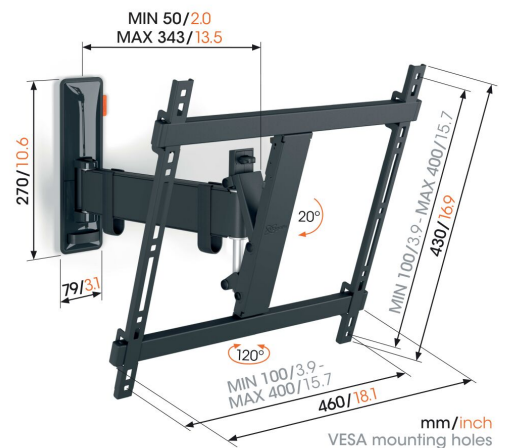

TVM 3423 Full-Motion TV Wall Mount

Key Benefits

- Smooth OneFinger™ Movement - Thanks to coated bearings and precision steel shafts
- Keep your TV always level (horizontally and vertically)
- Cable clip included: Guide your cables from TV to wall
- Family friendly TV watching - Easy to use, safe for your family
- Smoothly turn your TV up to 120°

Stylish and safe: full-motion TV wall mount for TVs from 32 to 65 inches

With this stylish COMFORT Full-Motion TV wall mount, you are choosing safety, design and viewing comfort. Intensive use is no problem for this sturdy wall mount. This makes it ideal for families with children. You can turn the wall mount up to 120° and tilt it 20°. This makes it easy to create the ideal viewing angle. The wall mount is suitable for TVs from 32 to 65 inches and weighing up to 25 kg.

TVM 3423 Full-Motion TV Wall Mount

Specifications

Article number (SKU)	3834230
Colour	Black
EAN single box	8712285349966
Product size	M
Height	430
Width	460
TÜV certified	Yes
Tilt	Tilt up to 20°
Turn	Up to 120°
Guarantee	10 years
Min. screen size (inch)	32
Max. screen size (inch)	65
Max. weight load (kg)	25
Min. hole pattern	100mm x 100mm
Max. hole pattern	400mm x 400mm
Max. bolt size	M8
Max. height of interface (mm)	430
Max. width of interface (mm)	460
Cable management	Cable clip
Max. distance to the wall (mm)	343
Max. horizontal hole pattern (mm)	400
Max. vertical hole pattern (mm)	400
Min. distance to the wall (mm)	50
Number of pivot points	2
Spirit level included	Yes
Universal or fixed hole pattern	Universal