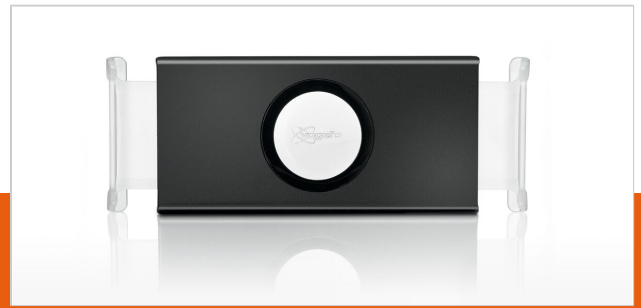

## TMM 1000 Tablet-Halter

Artikelnummer (SKU)  
Farbe

8370100  
Schwarz

Combine the Tablet Holder with a Vogel's Tablet Mount and you can enjoy your tablet while relaxing in the tub with our Tablet Wall Mount. When you want to keep passengers entertained in the backseat use our Tablet Car Mount, or when you need your navigation system in the car use our Tablet Dashboard Mount.