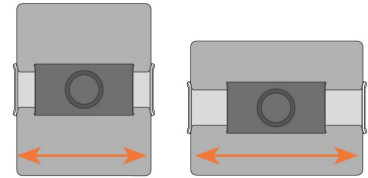

## TMM 1000 Tablet-Halter

Artikelnummer (SKU)  
Farbe

8370100  
Schwarz

Combine the Tablet Holder with a Vogel's Tablet Mount and you can enjoy your tablet while relaxing in the tub with our Tablet Wall Mount. When you want to keep passengers entertained in the backseat use our Tablet Car Mount, or when you need your navigation system in the car use our Tablet Dashboard Mount.

\*Fits all tablets  
7" up to 13"

min. 150 mm / max. 220 mm

tablet thickness  
min. 5 mm / max. 13 mm