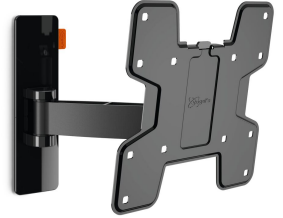

## WALL 3125 Full-Motion TV Wall Mount

### Key Benefits

- Also suited for wall-mounting your monitor
- Guide your cables
- Tilt (up to  $-10^{\circ}/+10^{\circ}$ ) to avoid reflections
- Easily level your TV even after installation
- Use the app and mark the first drilling hole easily!

### TV bracket with turning function for TVs up to 15 kg

The WALL 3125 full motion TV bracket has a maximum weight capacity of 15 kg. Almost any model of TV, from 19" to 43" (48-109 cm), can be mounted on the wall with the WALL 3125. The maximum turning angle is  $120^{\circ}$  and the max. tilting angle is  $20^{\circ}$ .