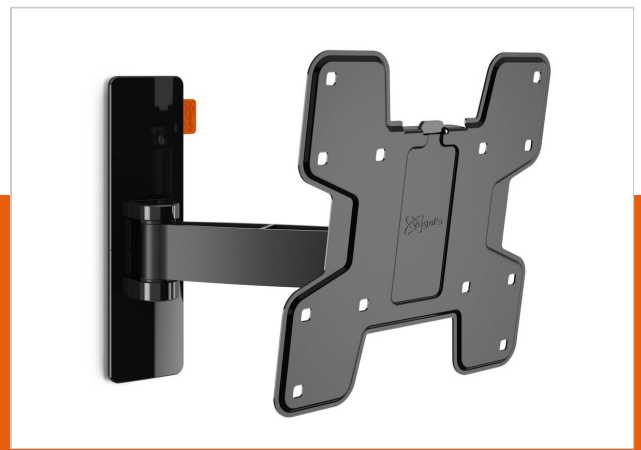

WALL 3125 Full-Motion TV Wall Mount

Article number (SKU)
Colour

8352110
Black

Key Benefits

- Easily level your TV even after installation
- Guide your cables
- Simply Smart Value: Great comfort for an affordable price
- Tilt (up to 20°) to avoid reflections
- Use the app and mark the first drilling hole easily!

TV bracket with turning function for TVs up to 15 kg

The WALL 3125 full motion TV bracket has a maximum weight capacity of 15 kg. Almost any model of TV, from 19" to 43" (48-109 cm), can be mounted on the wall with the WALL 3125. The maximum turning angle is 120° and the max. tilting angle is 20°.

Your TV moves in all directions

Mount your TV on the wall with a full motion WALL TV bracket for the best view of your TV from anywhere in the room. You simply turn the TV towards you. You never again have to worry about annoying reflections. With the WALL full-motion wall mount, you can turn your TV to any desired position.

WALL 3125 Full-Motion TV Wall Mount

www.vogels.com

VOGEL'S HOLDING BV 2019 (c) All rights reserved.
Subject to printing errors, technical and price amendments.
Date: 2019-06-25

Specifications

Product type number	WALL 3125
Article number (SKU)	8352110
Colour	Black
EAN single box	8712285335303
Product size	S
TÜV certified	Yes
Tilt	Tilt -10°/+10°
Turn	Motion (up to 120°)
Guarantee	Lifetime
Min. screen size (inch)	19
Max. screen size (inch)	43
Max. weight load (kg)	15
Max. bolt size	M8
Max. height of interface (mm)	227
Max. width of interface (mm)	318
Cable management	Cable clip
Max. distance to the wall (mm)	238
Min. distance to the wall (mm)	58
Number of pivot points	2
Universal or fixed hole pattern	Fixed
What's in the box	<ul style="list-style-type: none"> • Mounting instructions • TV mount guide app • TV mounting kit • Wall mount • Wall mounting kit • Cable clip