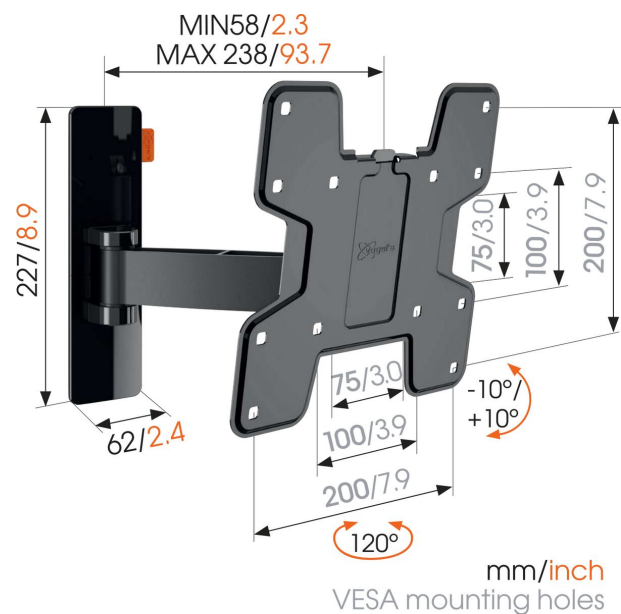

## WALL 3125 Full-Motion TV Wall Mount

### Key Benefits

- Also suited for wall-mounting your monitor
- Guide your cables
- Tilt (up to  $-10^{\circ}/+10^{\circ}$ ) to avoid reflections
- Easily level your TV even after installation
- Use the app and mark the first drilling hole easily!

### TV bracket with turning function for TVs up to 15 kg

The WALL 3125 full motion TV bracket has a maximum weight capacity of 15 kg. Almost any model of TV, from 19" to 43" (48-109 cm), can be mounted on the wall with the WALL 3125. The maximum turning angle is  $120^{\circ}$  and the max. tilting angle is  $20^{\circ}$ .

### Specifications

Article number (SKU)	8352110
Colour	Black
EAN single box	8712285335303
Product size	S
TÜV certified	Yes
Tilt	Tilt -10°/+10°
Turn	Motion (up to 120°)
Guarantee	Lifetime
Min. screen size (inch)	19
Max. screen size (inch)	43
Max. weight load (kg/Lbs)	15 / 33.07
Max. bolt size	M8
Max. height of interface (mm)	227
Max. width of interface (mm)	318
Cable management	Cable clip
Certifications	TÜV
Max. distance to the wall (mm / inch)	238 / 9.37
Max. horizontal hole pattern (mm)	200
Max. vertical hole pattern (mm)	200
Min. distance to the wall (mm / inch)	58 / 2.28
Number of pivot points	2
Universal or fixed hole pattern	Fixed