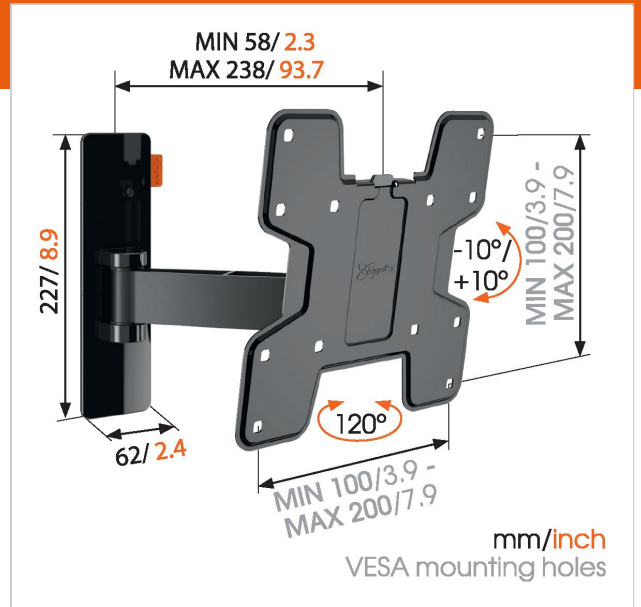

WALL 3125 Full-Motion TV Wall Mount

Article number (SKU)
Colour

8352110
Black

Key Benefits

- Easily level your TV even after installation
- Guide your cables
- Simply Smart Value: Great comfort for an affordable price
- Tilt (up to 20°) to avoid reflections
- Use the app and mark the first drilling hole easily!

TV bracket with turning function for TVs up to 15 kg

The WALL 3125 full motion TV bracket has a maximum weight capacity of 15 kg. Almost any model of TV, from 19" to 43" (48-109 cm), can be mounted on the wall with the WALL 3125. The maximum turning angle is 120° and the max. tilting angle is 20°.

Your TV moves in all directions

Mount your TV on the wall with a full motion WALL TV bracket for the best view of your TV from anywhere in the room. You simply turn the TV towards you. You never again have to worry about annoying reflections. With the WALL full-motion wall mount, you can turn your TV to any desired position.

WALL 3125 Full-Motion TV Wall Mount

www.vogels.com

VOGEL'S HOLDING BV 2019 (c) All rights reserved.
Subject to printing errors, technical and price amendments.
Date: 2019-06-25

Specifications

Product type number	WALL 3125
Article number (SKU)	8352110
Colour	Black
EAN single box	8712285335303
Product size	S
TÜV certified	Yes
Tilt	Tilt -10°/+10°
Turn	Motion (up to 120°)
Guarantee	Lifetime
Min. screen size (inch)	19
Max. screen size (inch)	43
Max. weight load (kg)	15
Max. bolt size	M8
Max. height of interface (mm)	227
Max. width of interface (mm)	318
Cable management	Cable clip
Max. distance to the wall (mm)	238
Min. distance to the wall (mm)	58
Number of pivot points	2
Universal or fixed hole pattern	Fixed
What's in the box	<ul style="list-style-type: none"> • Mounting instructions • TV mount guide app • TV mounting kit • Wall mount • Wall mounting kit • Cable clip