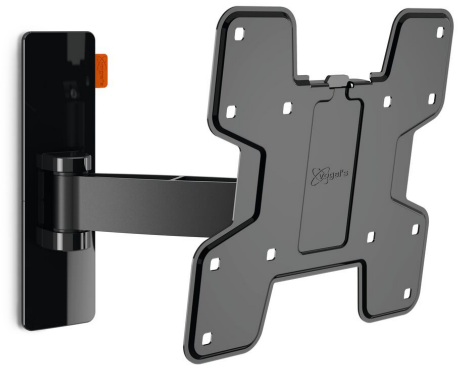

## WALL 3125 Full-Motion TV Wall Mount

### Key Benefits

- Also suited for wall-mounting your monitor
- Guide your cables
- Tilt (up to  $-10^{\circ}/+10^{\circ}$ ) to avoid reflections
- Easily level your TV even after installation
- Use the app and mark the first drilling hole easily!

### TV bracket with turning function for TVs up to 15 kg

The WALL 3125 full motion TV bracket has a maximum weight capacity of 15 kg. Almost any model of TV, from 19" to 43" (48-109 cm), can be mounted on the wall with the WALL 3125. The maximum turning angle is  $120^{\circ}$  and the max. tilting angle is  $20^{\circ}$ .