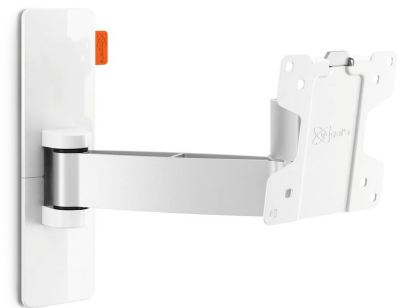

WALL 2025 Full-Motion TV Wall Mount (white)

For small TVs up to 26 inch (66 cm)

WALL 2025 is a smart TV wall mount that provides secure support for smaller TVs ranging from 17 to 26 inch (43 to 66 cm). It can hold up to 15 kg (33 lbs). Get the perfect viewing angle. Place a small TV in a handy spot on the wall or in a corner of your kitchen, a workspace or a kid's bedroom with the WALL 2025 TV wall mount. Easily swing your TV away from the wall and tilt it up or down for the perfect view.

mm/inch
VESA mounting holes

WALL 2025 Full-Motion TV Wall Mount (white)

Specifications

Article number (SKU)	8352051
Colour	White
EAN single box	8712285327568
Product size	XS
Tilt	Tilt -10°/+10°
Turn	Motion (up to 120°)
Guarantee	Lifetime
Min. screen size (inch)	17
Max. screen size (inch)	26
Max. bolt size	M6
Max. height of interface (mm)	227
Max. width of interface (mm)	258
Certifications	TÜV
Max. distance to the wall (mm / inch)	239 / 9.41
Min. distance to the wall (mm / inch)	60 / 2.36
Number of pivot points	2
Universal or fixed hole pattern	Fixed