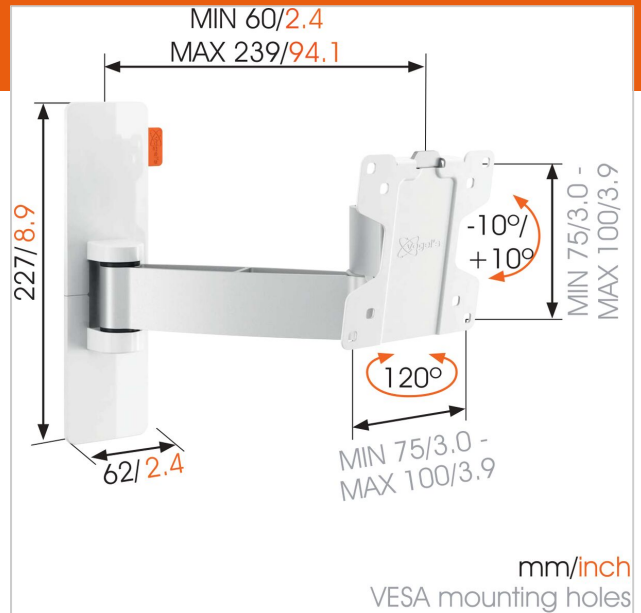

WALL 2025 Full-Motion TV Wall Mount (white)

Article number (SKU)
Colour

8352051
White

Key Benefits

- Easily level your TV even after installation
- Guide your cables
- Simply Smart Value: Great comfort for an affordable price
- Smoothly turn your TV up to 120°
- Tilt (up to 20°) to avoid reflections

For small TVs up to 26 inch (66 cm)

WALL 2025 is a smart TV wall mount that provides secure support for smaller TVs ranging from 17 to 26 inch (43 to 66 cm). It can hold up to 15 kg (33 lbs). Get the perfect viewing angle. Place a small TV in a handy spot on the wall or in a corner of your kitchen, a workspace or a kid's bedroom with the WALL 2025 TV wall mount. Easily swing your TV away from the wall and tilt it up or down for the perfect view.

The WALL series: simply smart value

Mounting your TV on the wall saves space, making even the smallest of rooms feel bigger. The modern and trendy Vogel's WALL series is the ideal choice when you are looking for an affordable TV wall mount with a quality build and clean finish. It's simply smart value. Want to turn your TV ever further? Is your television perfectly placed for dinnertime viewing, but not for watching while you're cooking? Try our full-motion TV wall brackets, which turn up to 180°.