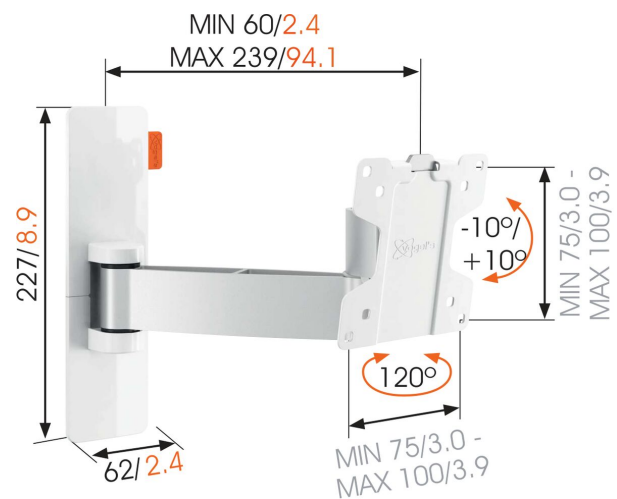

WALL 2025 Full-Motion TV Wall Mount (white)

For small TVs up to 26 inch (66 cm)

WALL 2025 is a smart TV wall mount that provides secure support for smaller TVs ranging from 17 to 26 inch (43 to 66 cm). It can hold up to 15 kg (33 lbs). Get the perfect viewing angle. Place a small TV in a handy spot on the wall or in a corner of your kitchen, a workspace or a kid's bedroom with the WALL 2025 TV wall mount. Easily swing your TV away from the wall and tilt it up or down for the perfect view.

mm/inch
VESA mounting holes

WALL 2025 Full-Motion TV Wall Mount (white)

Specifications

Article number (SKU)	8352051
Colour	White
EAN single box	8712285327568
Product size	XS
Tilt	Tilt -10°/+10°
Turn	Motion (up to 120°)
Guarantee	Lifetime
Min. screen size (inch)	17
Max. screen size (inch)	26
Max. bolt size	M6
Max. height of interface (mm)	227
Max. width of interface (mm)	258
Certifications	TÜV
Max. distance to the wall (mm / inch)	239 / 9.41
Min. distance to the wall (mm / inch)	60 / 2.36
Number of pivot points	2
Universal or fixed hole pattern	Fixed