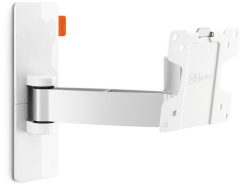

WALL 2025 Full-Motion TV Wall Mount (white)

For small TVs up to 26 inch (66 cm)

WALL 2025 is a smart TV wall mount that provides secure support for smaller TVs ranging from 17 to 26 inch (43 to 66 cm). It can hold up to 15 kg (33 lbs). Get the perfect viewing angle. Place a small TV in a handy spot on the wall or in a corner of your kitchen, a workspace or a kid's bedroom with the WALL 2025 TV wall mount. Easily swing your TV away from the wall and tilt it up or down for the perfect view.

mm/inch
VESA mounting holes

WALL 2025 Full-Motion TV Wall Mount (white)

Specifications

Article number (SKU)	8352051
Colour	White
EAN single box	8712285327568
Product size	XS
Tilt	Tilt -10°/+10°
Turn	Motion (up to 120°)
Guarantee	Lifetime
Min. screen size (inch)	17
Max. screen size (inch)	26
Max. bolt size	M6
Max. height of interface (mm)	227
Max. width of interface (mm)	258
Certifications	TÜV
Max. distance to the wall (mm / inch)	239 / 9.41
Min. distance to the wall (mm / inch)	60 / 2.36
Number of pivot points	2
Universal or fixed hole pattern	Fixed