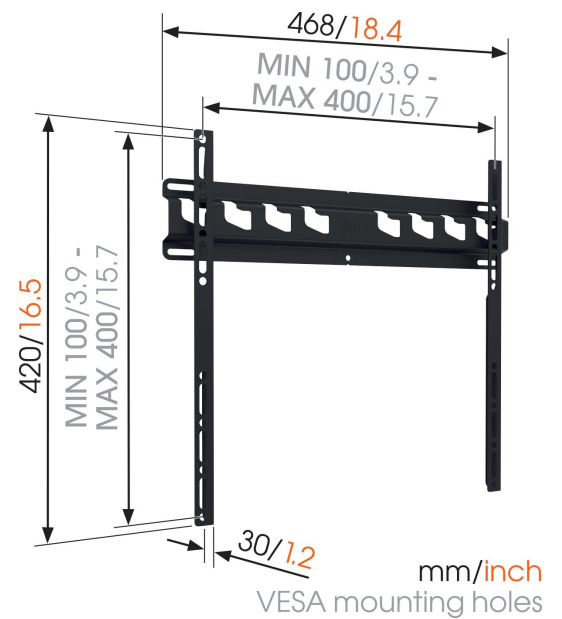

## MA 3000 Fixed Wall Mount

### Key Benefits

- Mount your TV exactly where you want it to be
- Tested up to 3 times max. TV weight
- Easily remove to install your cables
- Your TV only 3 cm from the wall
- Reliable quality for an affordable price

### For TVs from 32 up to 65 inch (165 cm)

With a TV between 32 and 65 inches (max. 60 kg), you want the security of a sturdy mount like the MA 3000. This TV mount has a minimalist design that fits perfectly into a sleek interior.

# Specifications

Article number (SKU)	8563000
Colour	Black
EAN single box	8712285331565
Product size	M
Height	420
Width	467
Depth	30
TÜV certified	Yes
Guarantee	2 years
Min. screen size (inch)	32
Max. screen size (inch)	65
Min. hole pattern	100mm x 100mm
Max. hole pattern	400mm x 400mm
Max. bolt size	M8
Max. height of interface (mm)	420
Max. width of interface (mm)	468
Certifications	TÜV
Max. horizontal hole pattern (mm)	400
Max. vertical hole pattern (mm)	400
Min. horizontal hole pattern (mm)	100
Min. vertical hole pattern (mm)	100
Service position	No
Spirit level included	No
Universal or fixed hole pattern	Universal