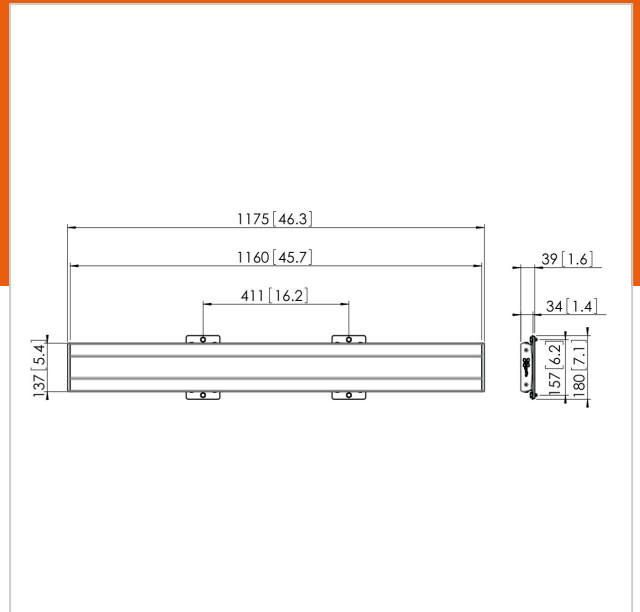

PFB 3411 Display interface bar black

Article number (SKU) 7234110
Colour Black

Key Benefits

- Endlessly expandable
- Modular
- Quick and easy installation

The PFB 3411 interface bar is part of the modular Connect-it system with which you can create your own ceiling, floor or wall solution.

The PFB 3411 has a max. horizontal fitment of 1110 mm and can be combined with the display interface strips of the PFS 3xxx Series.

PFB 3411 Display interface bar black

www.vogels.com

VOGEL'S HOLDING BV 2019 (c) All rights reserved.
Subject to printing errors, technical and price amendments.
Date:2019-09-27

Specifications

Product type number	PFB 3411
Article number (SKU)	7234110
Colour	Black
EAN single box	8712285329487
Width	1175
TÜV certified	Yes
Guarantee	5 years
Max. height of interface (mm)	180
Max. width of interface (mm)	1175
Fischer inside	Yes
Max. depth of interface (mm)	35
Max. horizontal hole pattern (mm)	1110
Max. weight load on pole (kg)	160
Max. weight load on wall (kg)	106
Min. horizontal hole pattern (mm)	100