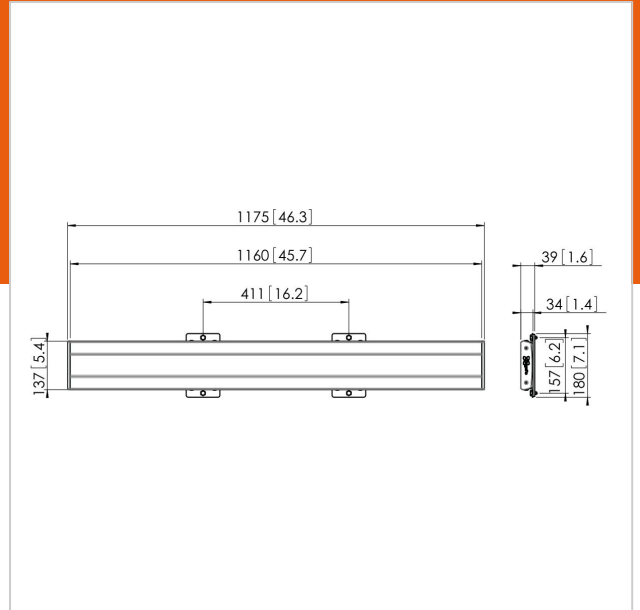

PFB 3411 Display interface bar black

Article number (SKU) 7234110
Colour Black

Key Benefits

- Endlessly expandable
- Modular
- Quick and easy installation

The PFB 3411 interface bar is part of the modular Connect-it system with which you can create your own ceiling, floor or wall solution.

The PFB 3411 has a max. horizontal fitment of 1110 mm and can be combined with the display interface strips of the PFS 3xxx Series.

PFB 3411 Display interface bar black

www.vogels.com

VOGEL'S HOLDING BV 2019 (c) All rights reserved.
Subject to printing errors, technical and price amendments.
Date:2019-05-09

Specifications

Product type number	PFB 3411
Article number (SKU)	7234110
Colour	Black
EAN single box	8712285329487
Width	1175
TÜV certified	Yes
Guarantee	5 years
Max. height of interface (mm)	180
Max. width of interface (mm)	1175
Fischer inside	Yes
Max. depth of interface (mm)	35
Max. horizontal hole pattern (mm)	1110
Max. weight load on pole (kg)	160
Max. weight load on wall (kg)	106
Min. horizontal hole pattern (mm)	100