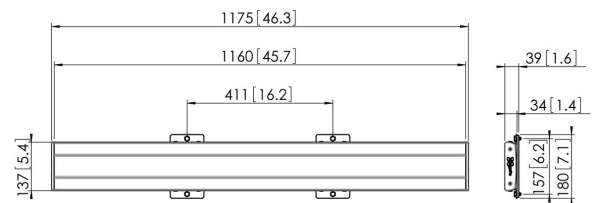

PFB 3411 Display Interface Bar (black)

The PFB 3411 interface bar is part of the modular Connect-it system with which you can create your own ceiling, floor or wall solution.

PFB 3411 Display Interface Bar (black)

Specifications

Article number (SKU)	7234110
Colour	Black
EAN single box	8712285329487
Width	1175
TÜV certified	Yes
Guarantee	5 years
Max. height of interface (mm)	180
Max. width of interface (mm)	1175
Fischer inside	Yes
Max. depth of interface (mm)	35
Max. horizontal hole pattern (mm)	1110
Max. weight load on pole (kg)	160
Max. weight load on wall (kg)	106
Min. horizontal hole pattern (mm)	100