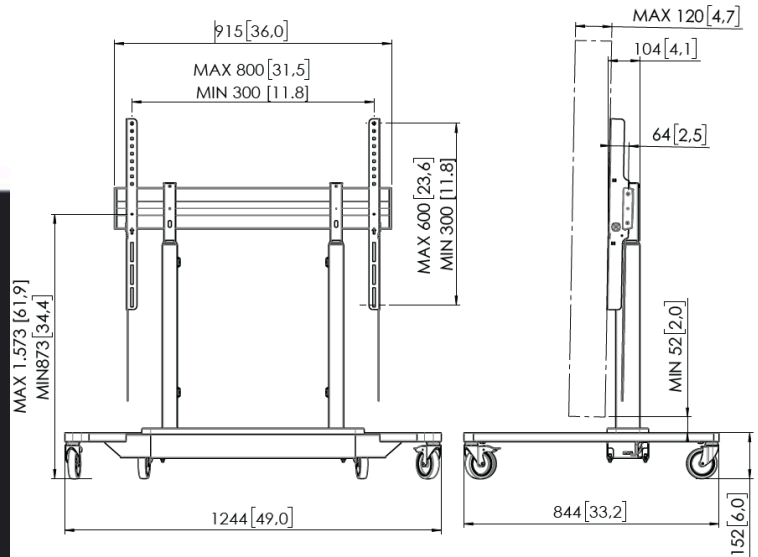

**RISE 4205 Motorized Display Lift  
trolley, 50mm/s, 700mm stroke  
(Black, EU)**

**Article number (SKU): 7342050  
Colour: Black**

**Tender specifications**

**Article number (SKU): 7342050**  
**Colour: Black**

### **Key Benefits**

- Height adjustment range of no less than 700 mm
- Movement speed of 50 mm/s for the heaviest screens with QuickRise®
- TÜV, CE, UL and GS certified
- Specially designed foot for extra safety
- Anti-collision on the display lift prevents damage

### **Position screen smoothly and safely at the right height**

A RISE 4205 electric display and TV lift trolley is suitable for displays up to 86" and up to 120 kg. This lift lends itself perfectly to large interactive screens and, at a speed of 50mm/s, safely and easily lifts the screen to the desired height. This lift also has a height adjustment of 700 mm, making it ideal for use in a school or business environment. Thereby, the open nature of the trolley frame makes it easy to move within (older) school or office buildings. The top down mounting ensures quick installation. The warranty is 5 years.

### **Safety is paramount**

Vogel's display lifts meet the highest international safety standards TÜV, CE, and GS. In addition, this trolley also complies with ADA guidelines, which means that persons with reduced mobility can also easily operate the display. Although programmed for 86-inch screens, these electric lift systems can be used for most 98-inch screens. Sometimes a small software adjustment (adjustment of height) may be necessary (see user manual).