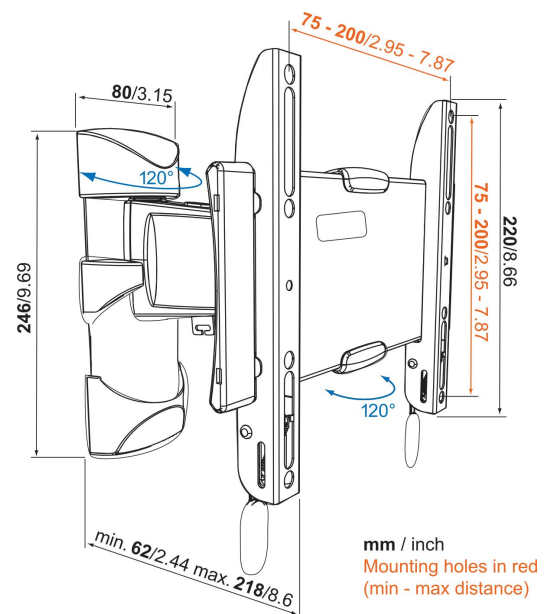

BASE 25 S Full-Motion TV Wall Mount

Key Benefits

- Strong and Simple: solid, secure solutions to mount your TV
- Smoothly turn your TV up to 120°
- Lock your TV securely in place

For TVs up to 43 inch (109 cm)

BASE 25 S is a durable TV wall mount, suitable for 19 to 43 inch (48 to 109 cm) TVs weighing up to 20 kg (44 lbs). Full-motion mount for the best view. What's better than mounting your TV flush against the wall to save space? Being able to pull it out and turn it up to 60 degrees both ways to get the perfect viewing angle from anywhere in the room. The BASE 25 S is solid, strong and flexible.

BASE 25 S Full-Motion TV Wall Mount

Specifications

| | |
|---------------------------------|---------------------|
| Min. screen size (inch) | 19 |
| Max. screen size (inch) | 43 |
| Min. hole pattern | 75mm x 75mm |
| Max. hole pattern | 200mm x 200mm |
| Universal or fixed hole pattern | Universal |
| Max. weight load (kg) | 20 |
| Max. weight load (Lbs) | 44.09 |
| Turn | Motion (up to 120°) |
| Number of pivot points | 2 |
| Service position | No |
| Spirit level included | No |
| Article number (SKU) | 8343125 |
| EAN single box | 8712285324185 |
| Colour | Black |
| Certifications | TÜV |
| TÜV certified | Yes |
| Guarantee | Lifetime |