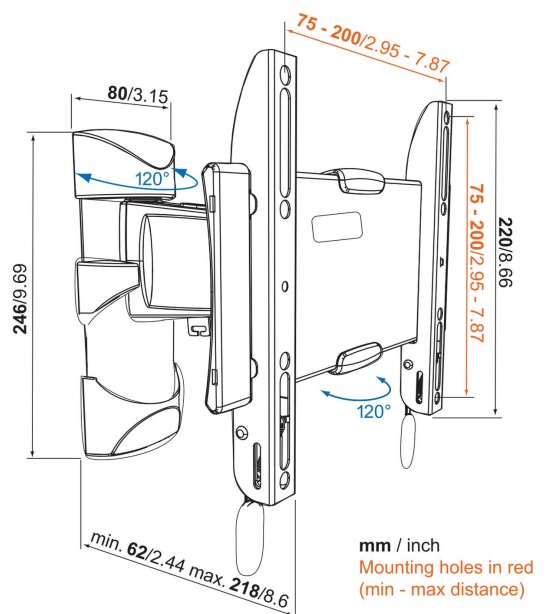

BASE 25 S Full-Motion TV Wall Mount

Key Benefits

- Strong and Simple: solid, secure solutions to mount your TV
- Smoothly turn your TV up to 120°
- Lock your TV securely in place

For TVs up to 43 inch (109 cm)

BASE 25 S is a durable TV wall mount, suitable for 19 to 43 inch (48 to 109 cm) TVs weighing up to 20 kg (44 lbs). Full-motion mount for the best view. What's better than mounting your TV flush against the wall to save space? Being able to pull it out and turn it up to 60 degrees both ways to get the perfect viewing angle from anywhere in the room. The BASE 25 S is solid, strong and flexible.

BASE 25 S Full-Motion TV Wall Mount

Specifications

Article number (SKU)	8343125
Colour	Black
EAN single box	8712285324185
Product size	S
TÜV certified	Yes
Turn	Motion (up to 120°)
Guarantee	Lifetime
Min. screen size (inch)	19
Max. screen size (inch)	43
Max. weight load (kg/Lbs)	20 / 44.09
Min. hole pattern	75mm x 75mm
Max. hole pattern	200mm x 200mm
Max. bolt size	M8
Certifications	TÜV
Max. distance to the wall (mm / inch)	218 / 8.58
Min. distance to the wall (mm / inch)	62 / 2.44
Number of pivot points	2
Service position	No
Spirit level included	No
Universal or fixed hole pattern	Universal