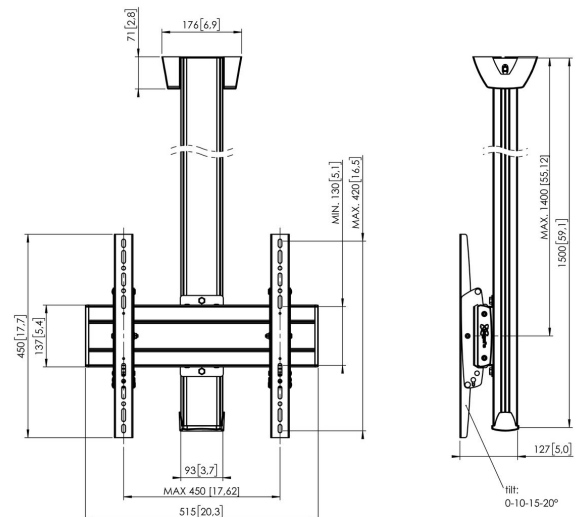

C1544S Display Ceiling Mount fixed (silver)

The C 1544 ceiling mount is specially designed to securely suspend a TV from the ceiling. For hanging a large TV over a bed or in a corner. This mount has a stylish design that looks sleek and compact in any décor.

C1544S Display Ceiling Mount fixed (silver)

Specifications

Article number (SKU)	7950024
Colour	Silver
EAN single box	8712285332142
Length	1500
Width	515
Depth	127
TÜV certified	Yes
Tilt	Tilt up to 20°
Guarantee	5 years
Max. weight load (kg/Lbs)	80 / 176.37
Min. hole pattern	100mm x 100mm
Max. hole pattern	450mm x 420mm
Max. bolt size	M8
Max. height of interface (mm)	450
Max. width of interface (mm)	515
Autolock	True
Ceiling types	Flat ceiling
Fischer inside	Yes
Max. distance to ceiling - center display (mm)	1400
Max. horizontal hole pattern (mm)	450
Max. screen size (Inch)	65
Max. vertical hole pattern (mm)	420
Min. horizontal hole pattern (mm)	100
Min. vertical hole pattern (mm)	100
Universal or fixed hole pattern	Universal