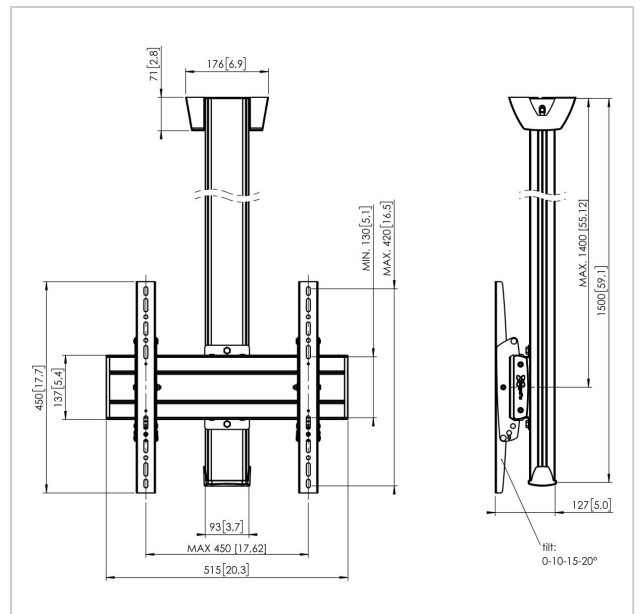

## C1544 Ceiling mount fixed

Article number (SKU) 7950024  
 Colour Silver

### Key Benefits

- Stylish high-end design
- Cable management
- Quick and easy installation

**The C 1544 ceiling mount is specially designed to securely suspend a TV from the ceiling. For hanging a large TV over a bed or in a corner. This mount has a stylish design that looks sleek and compact in any d&eacute;cor.**

The C 1544 ceiling mount is made for TVs with a 400 x 400 VESA and maximum of 80 kg/176 lbs. It can tilt up to 20 degrees. A cable inlay systems makes sure that all cables are neatly hidden from sight. The mount is sturdy and solid, because safety is paramount at Vogel's.

### Specifications

Product type number	C1544	Min. horizontal hole pattern (mm)	100
Article number (SKU)	7950024	Min. vertical hole pattern (mm)	100
Colour	Silver	Universal or fixed hole pattern	Universal
EAN single box	8712285332142		
Length	1500		
Width	515		
Depth	127		
TÜV certified	Yes		
Tilt	Tilt up to 20°		
Guarantee	5 years		
Max. weight load (kg)	80		
Min. hole pattern	100mm x 100mm		
Max. hole pattern	450mm x 420mm		
Max. bolt size	M8		
Max. height of interface (mm)	450		
Max. width of interface (mm)	515		
Autolock	True		
Ceiling types	Flat ceiling		
Fischer inside	Yes		
Max. distance to ceiling - center display (mm)	1400		
Max. horizontal hole pattern (mm)	450		
Max. screen size (inch)	65		
Max. vertical hole pattern (mm)	420		