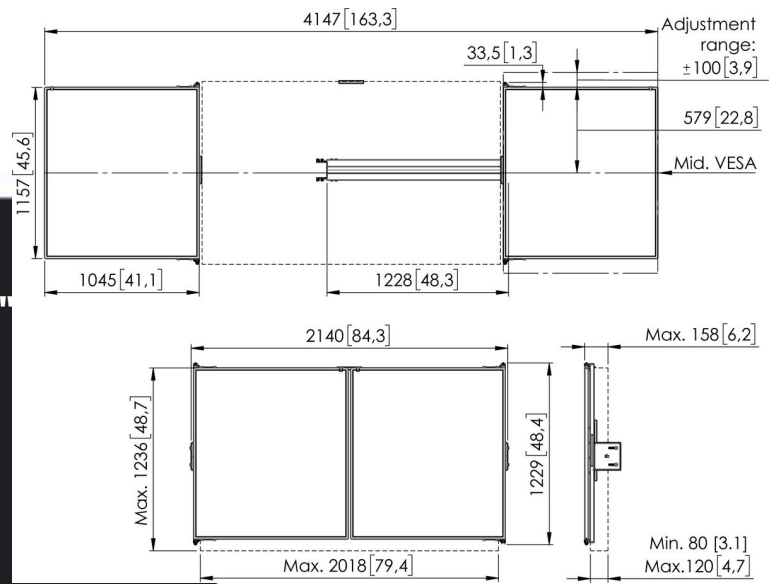

RISE WBS65 Whiteboard set for 65" displays

Article number (SKU): 7300650
Colour: White

Tender specifications

Article number (SKU): 7300650
Colour: White

Key Benefits

- 3 step installation in 20 minutes
- For mounting on the RISE floor-wall solutions
- For mounting on the RISE trolley, floor stand