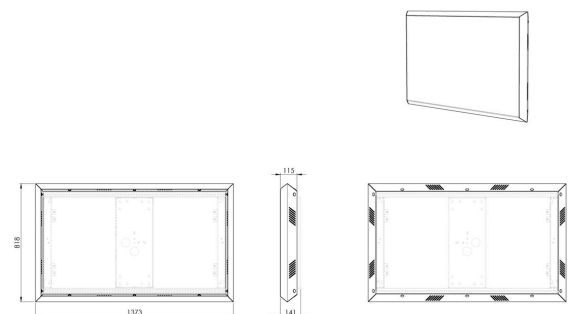

POA 9602 Outdoor Frame for LG 55XE4F

Key Benefits

- Anti-corrosion treatment for outdoor
- Theft prevention
- Portrait and landscape position
- Stylish design
- Quick and easy installation

With Vogel's POA 9602 Outdoor frame for the LG 55XE4F you can neatly finish your LG 55XE4F outdoor display.