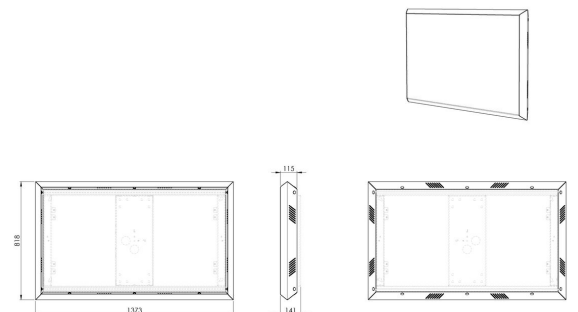

POA 9602 Outdoor Frame for LG 55XE4F

Key Benefits

- Anti-corrosion treatment for outdoor
- Theft prevention
- Portrait and landscape position
- Stylish design
- Quick and easy installation

With Vogel's POA 9602 Outdoor frame for the LG 55XE4F you can neatly finish your LG 55XE4F outdoor display.

POA 9602 Outdoor Frame for LG 55XE4F

Specifications

Article number (SKU)	7296020
Colour	Black
EAN single box	8712285351907
Height	818
Width	1373
Depth	115
Guarantee	2 years
Max. screen size (inch)	55
Min. screen size (inch)	55