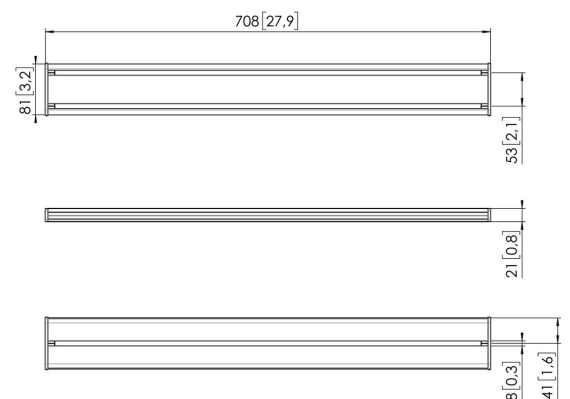

MOMO C470 Interface Bar Component, 70 cm (black)

Key Benefits

- Height Adjustable
- Suitable for one, two or a whole series of monitors
- Easy install
- Flexible modular system
- TÜV certified / 10-year guarantee

Build your ideal monitor arm The MOMO C470 Interface Bar Component, 70 cm, is part of MOMO Motion and Motion+. Specially designed for optimal monitor alignment. Endless possibilities Create a multi-monitor set-up with just a few components. Including both straight and angled positions. MOMO monitor arm accessories and components are installed using just one allen (hex) key, cleverly integrated into the product. So you'll always have the right tool at hand.

MOMO C470 Interface Bar Component, 70 cm (black)

Specifications

Article number (SKU)	7164700
Colour	Black
EAN single box	8712285354502
Height	81
Length	708
Depth	21
TÜV certified	Yes
Guarantee	10 years

VOGEL'S HOLDING BV (©)