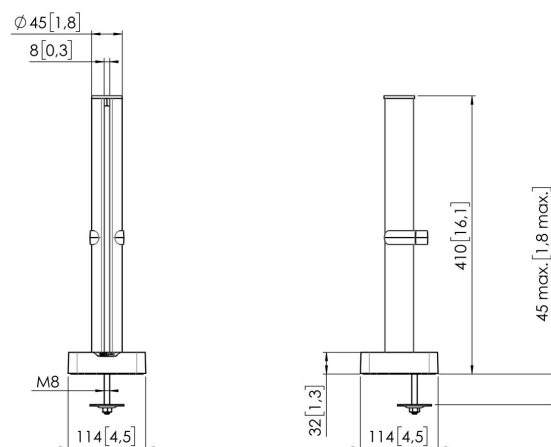

MOMO C140 Base with Pole Component, for Motion and Motion Plus, 40 cm (white)

Største fordele

Build your ideal monitor arm The MOMO C140 Base with Pole Component, 40 cm, is part of MOMO Motion and Motion+. Specially designed for desk mounting. Endless possibilities Create a multi-monitor set-up with just a few components. Including both straight and angled positions. MOMO monitor arm accessories and components are installed using just one allen (hex) key, cleverly integrated into the product. So you'll always have the right tool at hand.

MOMO C140 Base with Pole Component, for Motion and Motion Plus, 40 cm (white)

Specifikationer

Varenummer	7161401
Farve	Hvid
EAN enkelt pakke	8712285354083
Højde	410
Bredde	114
Dybde	114
TÜV-certificeret	Ja
Garanti	10 år