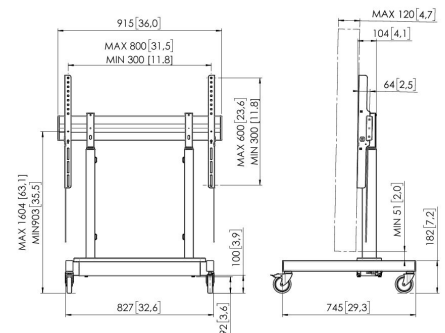

## RISE 3205 Motorized Display Lift Trolley basic 50 mm/s (black, UK)

### Key Benefits

- Height adjustment range of no less than 700 mm
- TÜV, CE, UL and GS certified
- Movement speed of 50 mm/s for the heaviest screens with QuickRise®
- Lock your TV with a single click through ClickLoc™

Display moved smoothly and safely to the correct height A RISE 3205 motorized display lift trolley is suitable for (interactive) displays measuring up to 86" and weighing max. 100 kg. The lift raises the display smoothly and safely at a speed of 50 mm/s. The motorized display lift has a 700 mm travel range.

## Specifications

Motorized	Yes
Min. screen size (inch)	43
Min. screen size (inch)	43
Max. screen size (inch)	86
Max. screen size (inch)	86
Min. horizontal hole pattern (mm)	300
Max. horizontal hole pattern (mm)	800
Min. vertical hole pattern (mm)	300
Max. vertical hole pattern (mm)	600
Min. distance to floor - center display (mm)	903
Max. distance to floor - center display (mm)	1604
Max. weight load (kg)	100
Max. weight load (Lbs)	220.46
Height adjustment (mm)	700
Anti Collision safety mechanism	Yes
Height	1218
Width	827
Depth	745
Article number (SKU)	7332054
EAN single box	8712285357466
Colour	Black
Certifications	CE GS TÜV UL
TÜV certified	Yes
Guarantee	5 years