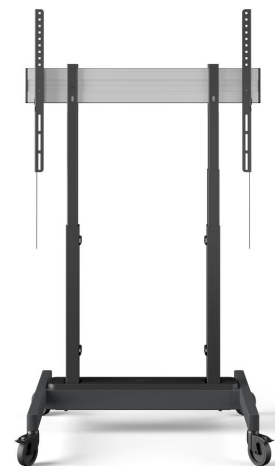

## RISE 3205 Motorized Display Lift Trolley basic 50 mm/s (black, UK)

### Key Benefits

- Height adjustment range of no less than 700 mm
- TÜV, CE, UL and GS certified
- Movement speed of 50 mm/s for the heaviest screens with QuickRise®
- Lock your TV with a single click through ClickLoc™

Display moved smoothly and safely to the correct height A RISE 3205 motorized display lift trolley is suitable for (interactive) displays measuring up to 86" and weighing max. 100 kg. The lift raises the display smoothly and safely at a speed of 50 mm/s. The motorized display lift has a 700 mm travel range.

# RISE 3205 Motorized Display Lift Trolley basic 50 mm/s (black, UK)