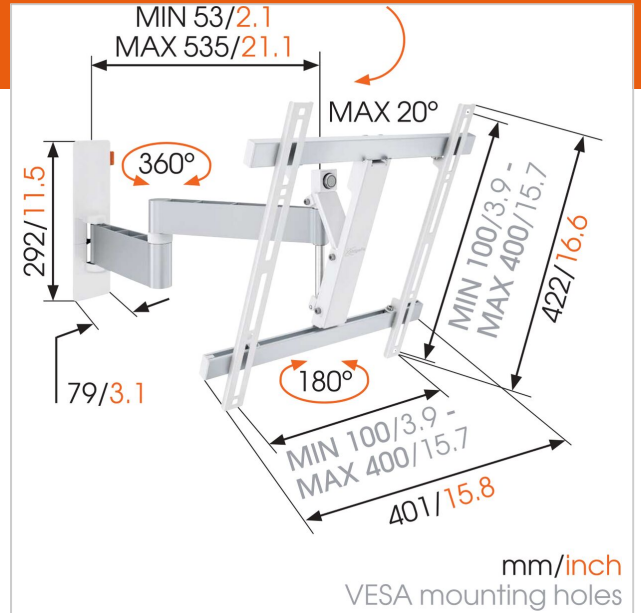

WALL 2245 Full-Motion TV Wall Mount (white)

Article number (SKU)
Colour

8353071
White

Key Benefits

- Easily level your TV even after installation
- Guide your cables
- Simply Smart Value: Great comfort for an affordable price
- Smoothly turn your TV up to 180°
- Tilt (up to 20°) to avoid reflections

For TVs up to 55 inch (140 cm)

The WALL 2245 TV wall mount is suitable for 32 to 55 inch (81 to 140 cm) TVs. This sturdy mount supports up to 20 kg (44 lbs). Flexible viewing from anywhere in the room. Now you can enjoy watching TV from different places with the WALL 2245 full-motion mount from Vogel's. The perfect view from the dining area and from the nearby living room. A great way to see your favourite TV show from a variety of places.

The WALL series: simply smart value

Vogel's designers drew upon over 40 years of highly durable Dutch design for the audiovisual market when they developed the clean and modern brackets of the WALL series. This resulted in affordable, smart wall brackets backed by a lifetime guarantee. Simply smart value. Want to hide unsightly cables? Vogel's offers several cable cover options to conceal your cables and match your wall mount. Read more at the TV mounting accessories page.

WALL 2245 Full-Motion TV Wall Mount (white)

www.vogels.com

VOGEL'S HOLDING BV 2019 (c) All rights reserved.
Subject to printing errors, technical and price amendments.
Date: 2019-06-25

Specifications

Product type number	WALL 2245
Article number (SKU)	8353071
Colour	White
EAN single box	8712285325489
Product size	M
Tilt	Tilt up to 20°
Turn	Up to 180°
Guarantee	Lifetime
Min. screen size (inch)	32
Max. screen size (inch)	55
Min. hole pattern	100mm x 100mm
Max. hole pattern	400mm x 400mm
Max. bolt size	M8
Max. height of interface (mm)	422
Max. width of interface (mm)	402
Max. distance to the wall (mm)	540
Min. distance to the wall (mm)	55
Universal or fixed hole pattern	Universal