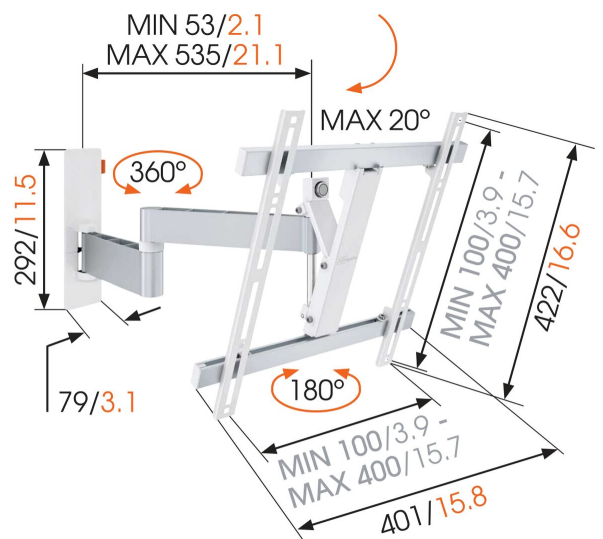

WALL 2245 Full-Motion TV Wall Mount (white)

For TVs up to 55 inch (140 cm)

The WALL 2245 TV wall mount is suitable for 32 to 55 inch (81 to 140 cm) TVs. This sturdy mount supports up to 20 kg (44 lbs). Flexible viewing from anywhere in the room. Now you can enjoy watching TV from different places with the WALL 2245 full-motion mount from Vogel's. The perfect view from the dining area and from the nearby living room. A great way to see your favourite TV show from a variety of places.

mm/inch
VESA mounting holes

WALL 2245 Full-Motion TV Wall Mount (white)

Specifications

Article number (SKU)	8353071
Colour	White
EAN single box	8712285325489
Product size	M
Tilt	Tilt up to 20°
Turn	Full motion (up to 180°)
Guarantee	Lifetime
Min. screen size (inch)	32
Max. screen size (inch)	55
Min. hole pattern	100mm x 100mm
Max. hole pattern	400mm x 400mm
Max. bolt size	M8
Max. height of interface (mm)	422
Max. width of interface (mm)	402
Certifications	TÜV
Max. distance to the wall (mm / inch)	540 / 21.26
Min. distance to the wall (mm / inch)	55 / 2.17
Universal or fixed hole pattern	Universal