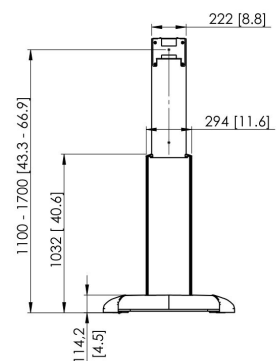

PFF 2420 Display Floor Stand

With the PFF 2420 flat display floor stand Vogel's sets a new reference in AV trolleys/stands. Superb quality and design in combination with features as full cable management, height adjustment and autolock makes this new display floorstand one of a kind.

PFF 2420 Display Floor Stand

Specifications

Article number (SKU)	7324205
Colour	Black
EAN single box	8712285331107
Height	1700
TÜV certified	Yes
Guarantee	5 years
Min. screen size (inch)	32
Max. screen size (inch)	65
Max. weight load (kg/Lbs)	70 / 154.32
Adjustable height	True
Max. distance to floor - center display (mm)	1700
Max. screen size (inch)	65
Min. distance to floor - center display (mm)	1100
Min. screen size (inch)	32