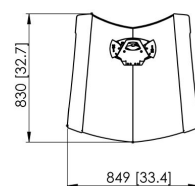

PFF 2420 Display Floor Stand

With the PFF 2420 flat display floor stand Vogel's sets a new reference in AV trolleys/stands. Superb quality and design in combination with features as full cable management, height adjustment and autolock makes this new display floorstand one of a kind.

PFF 2420 Display Floor Stand

Specifications

Article number (SKU)	7324205
Colour	Black
EAN single box	8712285331107
Height	1700
TÜV certified	Yes
Guarantee	5 years
Min. screen size (inch)	32
Max. screen size (inch)	65
Max. weight load (kg/Lbs)	70 / 154.32
Adjustable height	True
Max. distance to floor - center display (mm)	1700
Max. screen size (inch)	65
Min. distance to floor - center display (mm)	1100
Min. screen size (inch)	32