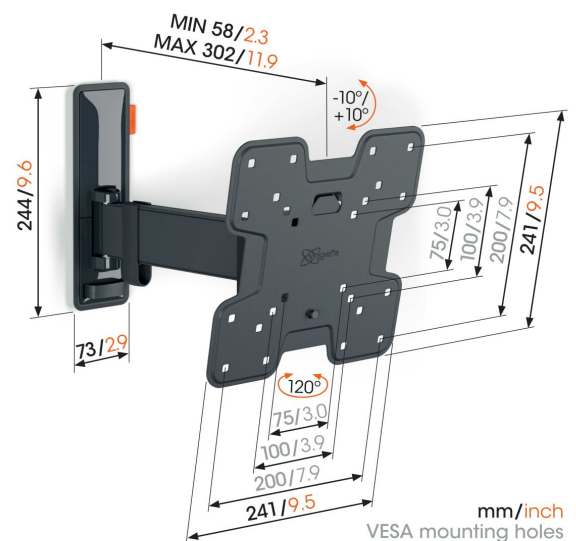

TVM 3225 Full-Motion TV Wall Mount

Key Benefits

- Smooth OneFinger™ Movement - Thanks to coated bearings and precision steel shafts
- Keep your TV always level (horizontally and vertically)
- Cable clip included: Guide your cables from TV to wall
- Effortless tilting - Avoid reflections and tilt up to -10° up to 10°
- Smoothly turn your TV up to 120°

Stylish and safe: full-motion TV wall mount for TVs from 19 to 43 inches

Safety, design and viewing comfort go hand in hand with this stylish COMFORT Full-Motion TV wall mount. The wall mount is specially designed for intensive use. It is very sturdy and guarantees an optimal viewing experience. You can turn the wall mount up to 120° and tilt it 20° (10° forwards and backwards). The wall mount is suitable for TVs from 19 to 43 inches and weighing up to 15 kg.

TVM 3225 Full-Motion TV Wall Mount

Specifications

Article number (SKU)	3832250
Colour	Black
EAN single box	8712285347665
Product size	S
Height	241
Width	241
TÜV certified	Yes
Tilt	Tilt up to 20°
Turn	Up to 120°
Guarantee	10 years
Min. screen size (inch)	19
Max. screen size (inch)	43
Max. weight load (kg)	15
Max. bolt size	M8
Max. height of interface (mm)	241
Max. width of interface (mm)	241
Cable management	Cable clip
Max. distance to the wall (mm)	302
Max. horizontal hole pattern (mm)	200
Max. vertical hole pattern (mm)	200
Min. distance to the wall (mm)	58
Min. horizontal hole pattern (mm)	75
Min. vertical hole pattern (mm)	75
Number of pivot points	2
Spirit level included	Yes
Universal or fixed hole pattern	Fixed