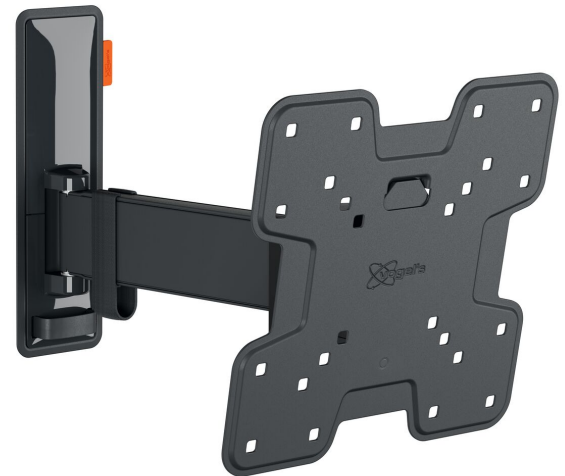

TVM 3225 Full-Motion TV Wall Mount

Key Benefits

- Smooth OneFinger™ Movement - Thanks to coated bearings and precision steel shafts
- Keep your TV always level (horizontally and vertically)
- Cable clip included: Guide your cables from TV to wall
- Effortless tilting - Avoid reflections and tilt up to -10° up to 10°
- Smoothly turn your TV up to 120°

Stylish and safe: full-motion TV wall mount for TVs from 19 to 43 inches

Safety, design and viewing comfort go hand in hand with this stylish COMFORT Full-Motion TV wall mount. The wall mount is specially designed for intensive use. It is very sturdy and guarantees an optimal viewing experience. You can turn the wall mount up to 120° and tilt it 20° (10° forwards and backwards). The wall mount is suitable for TVs from 19 to 43 inches and weighing up to 15 kg.

TVM 3225 Full-Motion TV Wall Mount

Specifications

Article number (SKU)	3832250
Colour	Black
EAN single box	8712285347665
Product size	S
Height	241
Width	241
TÜV certified	Yes
Tilt	Tilt up to 20°
Turn	Up to 120°
Guarantee	10 years
Min. screen size (inch)	19
Max. screen size (inch)	43
Max. weight load (kg)	15
Max. bolt size	M8
Max. height of interface (mm)	241
Max. width of interface (mm)	241
Cable management	Cable clip
Max. distance to the wall (mm)	302
Max. horizontal hole pattern (mm)	200
Max. vertical hole pattern (mm)	200
Min. distance to the wall (mm)	58
Min. horizontal hole pattern (mm)	75
Min. vertical hole pattern (mm)	75
Number of pivot points	2
Spirit level included	Yes
Universal or fixed hole pattern	Fixed