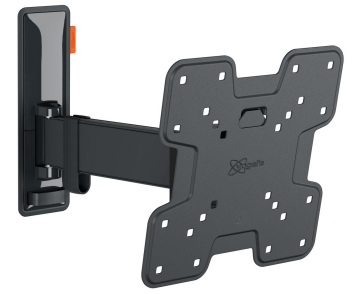

TVM 3225 Full-Motion TV Wall Mount

Key Benefits

- Smooth OneFinger™ Movement - Thanks to coated bearings and precision steel shafts
- Keep your TV always level (horizontally and vertically)
- Cable clip included: Guide your cables from TV to wall
- Effortless tilting - Avoid reflections and tilt up to -10° up to 10°
- Smoothly turn your TV up to 120°

Stylish and safe: full-motion TV wall mount for TVs from 19 to 43 inches

Safety, design and viewing comfort go hand in hand with this stylish COMFORT Full-Motion TV wall mount. The wall mount is specially designed for intensive use. It is very sturdy and guarantees an optimal viewing experience. You can turn the wall mount up to 120° and tilt it 20° (10° forwards and backwards). The wall mount is suitable for TVs from 19 to 43 inches and weighing up to 15 kg.

TVM 3225 Full-Motion TV Wall Mount

Specifications

Article number (SKU)	3832250
Colour	Black
EAN single box	8712285347665
Product size	S
Height	241
Width	241
TÜV certified	Yes
Tilt	Tilt up to 20°
Turn	Up to 120°
Guarantee	10 years
Min. screen size (inch)	19
Max. screen size (inch)	43
Max. weight load (kg)	15
Max. bolt size	M8
Max. height of interface (mm)	241
Max. width of interface (mm)	241
Cable management	Cable clip
Max. distance to the wall (mm)	302
Max. horizontal hole pattern (mm)	200
Max. vertical hole pattern (mm)	200
Min. distance to the wall (mm)	58
Min. horizontal hole pattern (mm)	75
Min. vertical hole pattern (mm)	75
Number of pivot points	2
Spirit level included	Yes
Universal or fixed hole pattern	Fixed