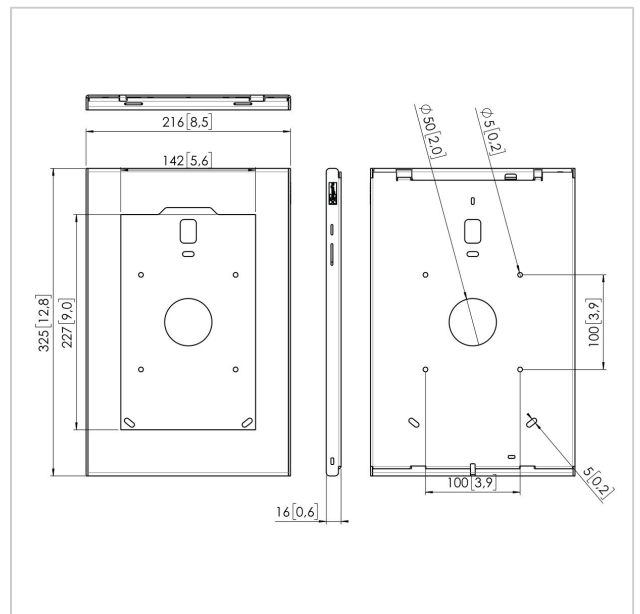

Made out of high quality aluminium and steel we designed a stylish and slim enclosure which protects the Samsung Galaxy Tab S4 in public environments. The Secure TabLock can be mounted directly to the wall, or via de VESA 100x100 mm mounting holes to any Vogel's VESA compatible mounts. Quick and easy opening of the secure TabLock enclosure is possible thanks to the new unique locking mechanism using a key and lock. Vogel's Professional regularly develops new Tablocks, please check our website for the latest information.

PTS 1232 TabLock for Samsung Galaxy Tab S4

www.vogels.com

VOGEL'S HOLDING BV 2019 (c) All rights reserved.
Subject to printing errors, technical and price amendments.
Date:2019-05-08

Specifications

Product type number	PTS 1232
Article number (SKU)	7495414
EAN single box	8712285342721
Guarantee	5 years
Desk options	Fixed table mount Fixed table stand Free-standing table stand
Lockable	True
Tablet Brand and Model(s)	Samsung Galaxy Tab S4
Tablet Home button Hidden or Accessible	Both