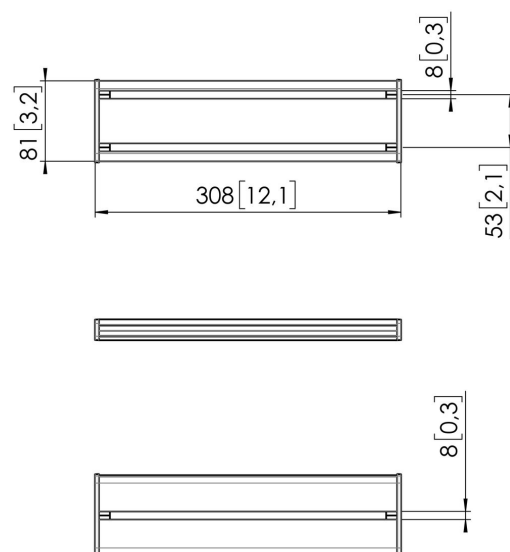

## MOMO C430 Interface Bar Component, 30 cm (white)

### Største fordele

Build your ideal monitor arm The MOMO C430 Interface Bar Component, 30 cm, is part of MOMO Motion and Motion+. Specially designed for optimal monitor alignment. Endless possibilities Create a multi-monitor set-up with just a few components. Including both straight and angled positions. MOMO monitor arm accessories and components are installed using just one allen (hex) key, cleverly integrated into the product. So you'll always have the right tool at hand.

### Specifikationer

Varenummer	7164301
Farve	Hvid
EAN enkelt pakke	8712285354441
Højde	81
Længde	308
Dybde	21
TÜV-certificeret	Ja
Garanti	10 år

VOGEL'S HOLDING BV (©)

All rights reserved.  
Subject to printing errors,  
technical and price  
amendments.