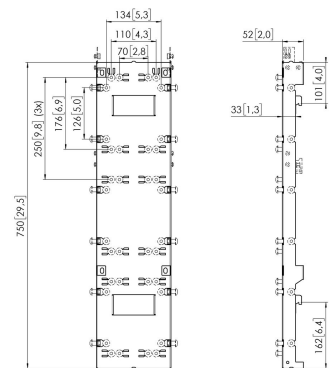

### Key Benefits

- Easy install
- Conned-it compatible, including accessories

PLI 8702H3 Philips 7000 Series 3H This is an interface to mount 2 cabinets of the Philips 7000 series above each other. Straight and L-shaped video walls can both be installed with this product. This product can be used in combination with the other products in this series, Depending on your preferred video wall we can create a solution. (PLI 8701 and PLI 8703).  
Vogel's For Sure